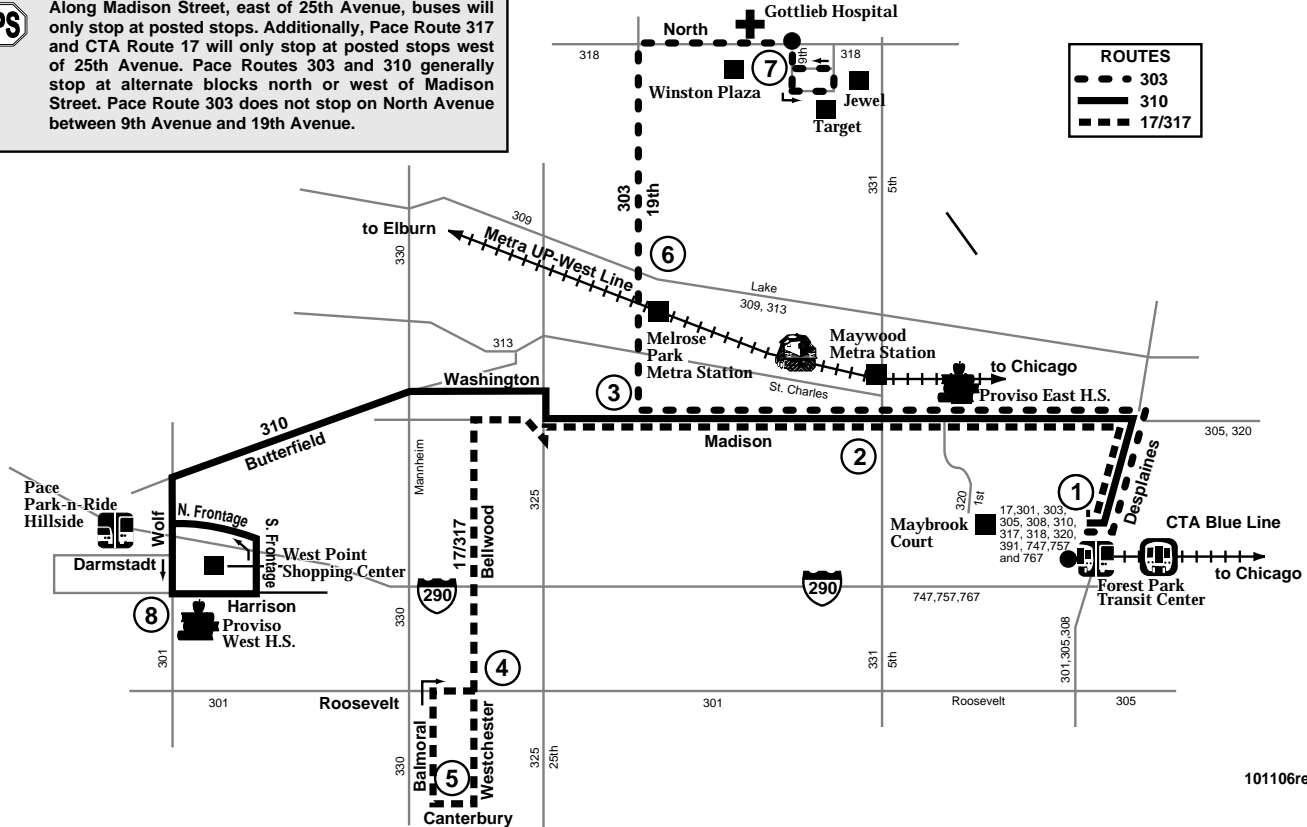

Route 17/317/303-310

Effective Date
April 12, 2009

Along Madison Street, east of 25th Avenue, buses will only stop at posted stops. Additionally, Pace Route 317 and CTA Route 17 will only stop at posted stops west of 25th Avenue. Pace Routes 303 and 310 generally stop at alternate blocks north or west of Madison Street. Pace Route 303 does not stop on North Avenue between 9th Avenue and 19th Avenue.

ROUTES	
	303
	310
	17/317

www.pacebus.com