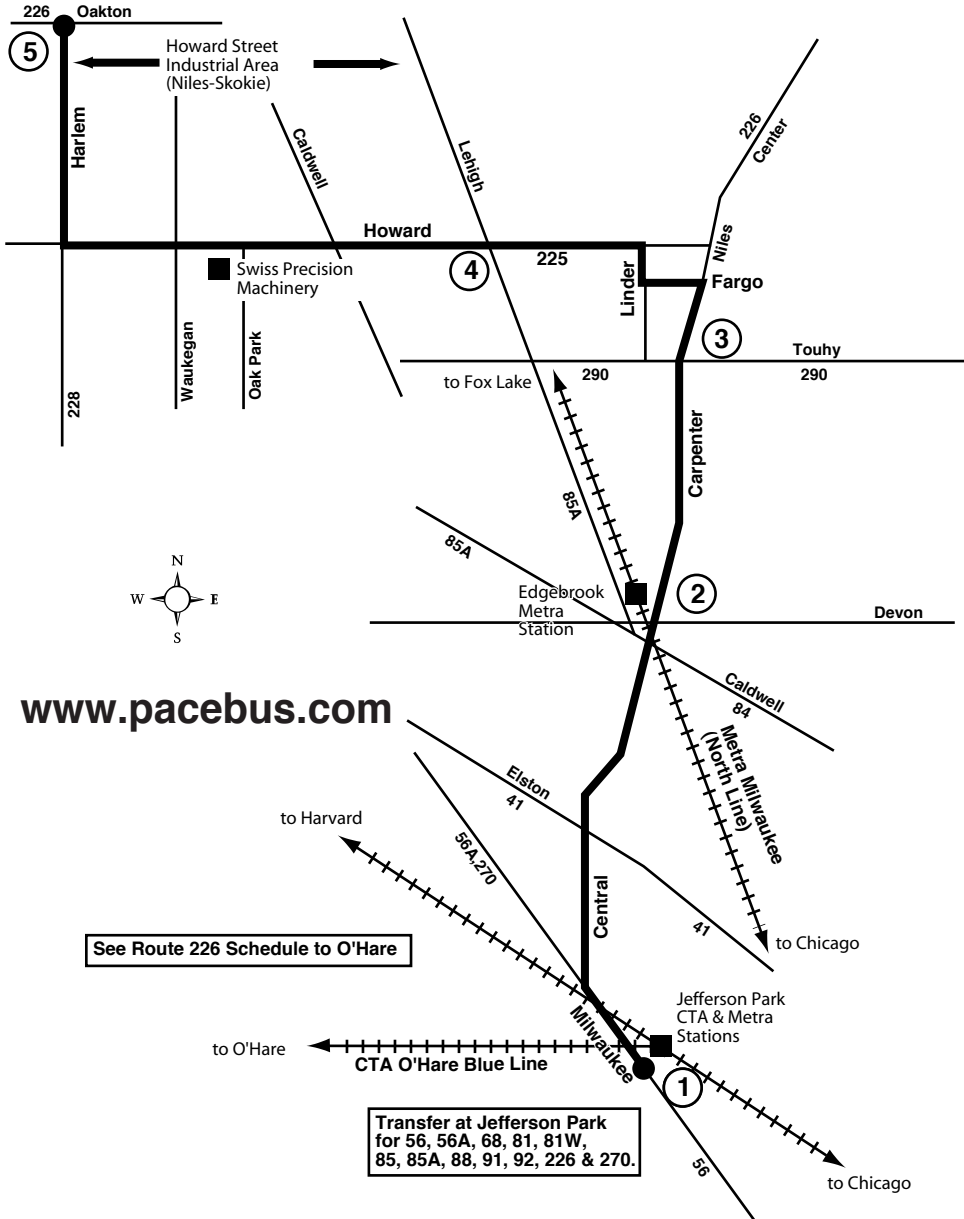

Route 225

Effective Date
June 28, 2004

www.pacebus.com

All Pace service is wheelchair accessible.

All Pace buses are equipped with bike racks.

80206rp101207rp