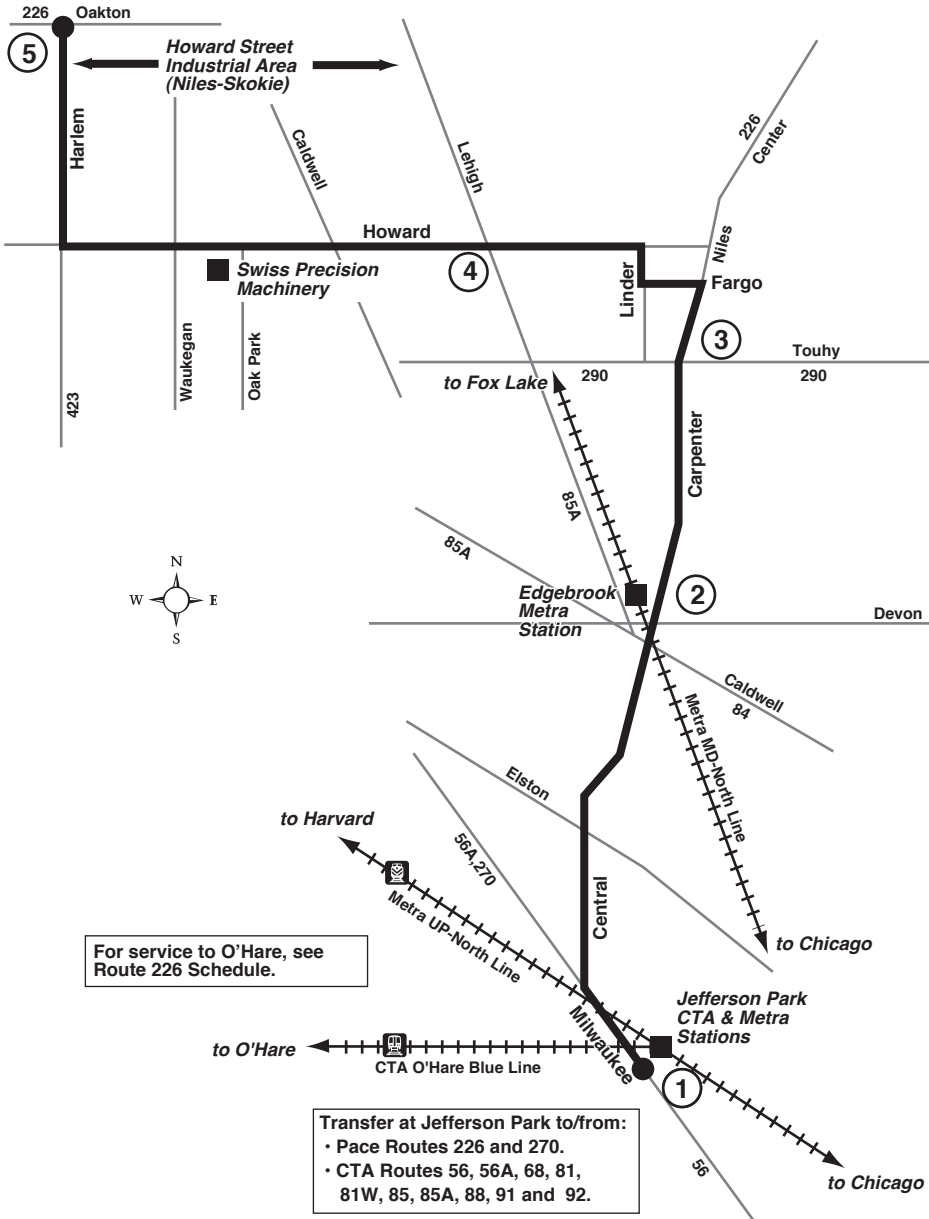

Route 225

Effective Date
June 28, 2004

For service to O'Hare, see
Route 226 Schedule.

Transfer at Jefferson Park to/from:

- Pace Routes 226 and 270.
- CTA Routes 56, 56A, 68, 81, 81W, 85, 85A, 88, 91 and 92.