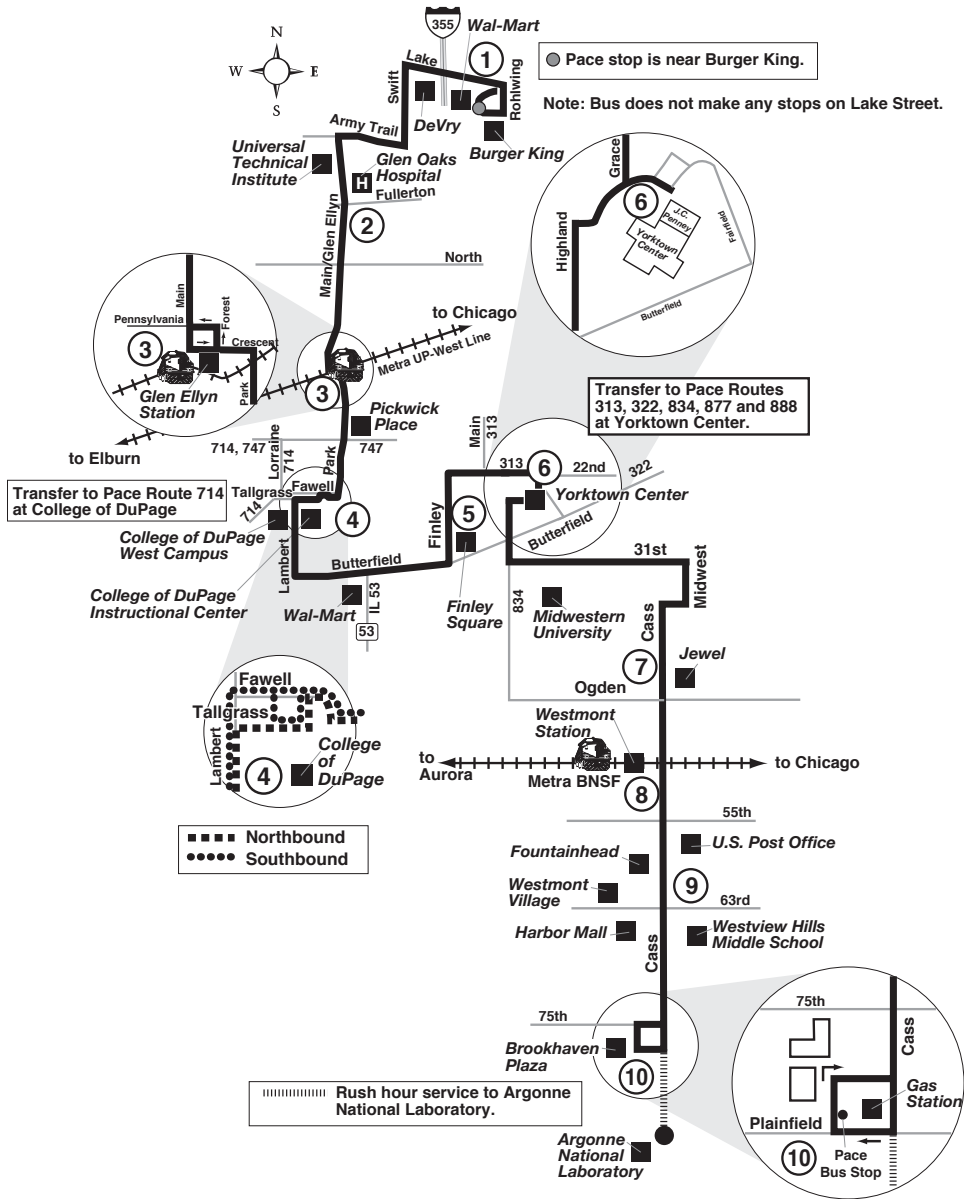

Route 715

Effective Date
February 8, 2010

REGULAR FARE ROUTE

Exact Fare Required
Driver Has No Change

Please refer to the Pace Fare Guide for details about current fares, passes, tickets, reduced fares, restrictions and additional information. Pace has a variety of passes and tickets that can make traveling on Pace, CTA and Metra easier and more cost effective. Call (847) 364-7223 or visit www.pacebus.com for details. Reduced Fares are available for children (ages 7-11), students traveling to and from school, and persons with disabilities. The RTA Reduced Fare Permit is required for persons with disabilities. Free rides are offered to area residents age 65 and older (with a Senior Reduced Fare Card or Senior Ride Free Smart Card), children under 7, and active duty military personnel in uniform. Persons with disabilities (who are enrolled in the Illinois Circuit Breaker Program) may ride Pace fixed route service free of charge with the Circuit Permit. To register for a permit/card, please contact the RTA at 836-7000.

TRAVEL INFORMATION

If you need transit information please call:
The RTA Travel Information Center, open daily from 5:00 a.m. to 1:00 a.m. Use from all suburban area codes. **836-7000**

TTY# (For HEARING IMPAIRED ONLY)
 (312) 836-4949

Unless otherwise noted, bus will stop upon signal to driver at any intersection along the route where it is safe to do so.

715 Central DuPage

All Pace service is wheelchair accessible.

All Pace buses are equipped with bike racks.

Major Destinations

DeVry

Glen Oaks Hospital

Universal Technical Institute

Metra UP-West Line
Glen Ellyn Station

College of DuPage

Finley Square

Yorktown Center