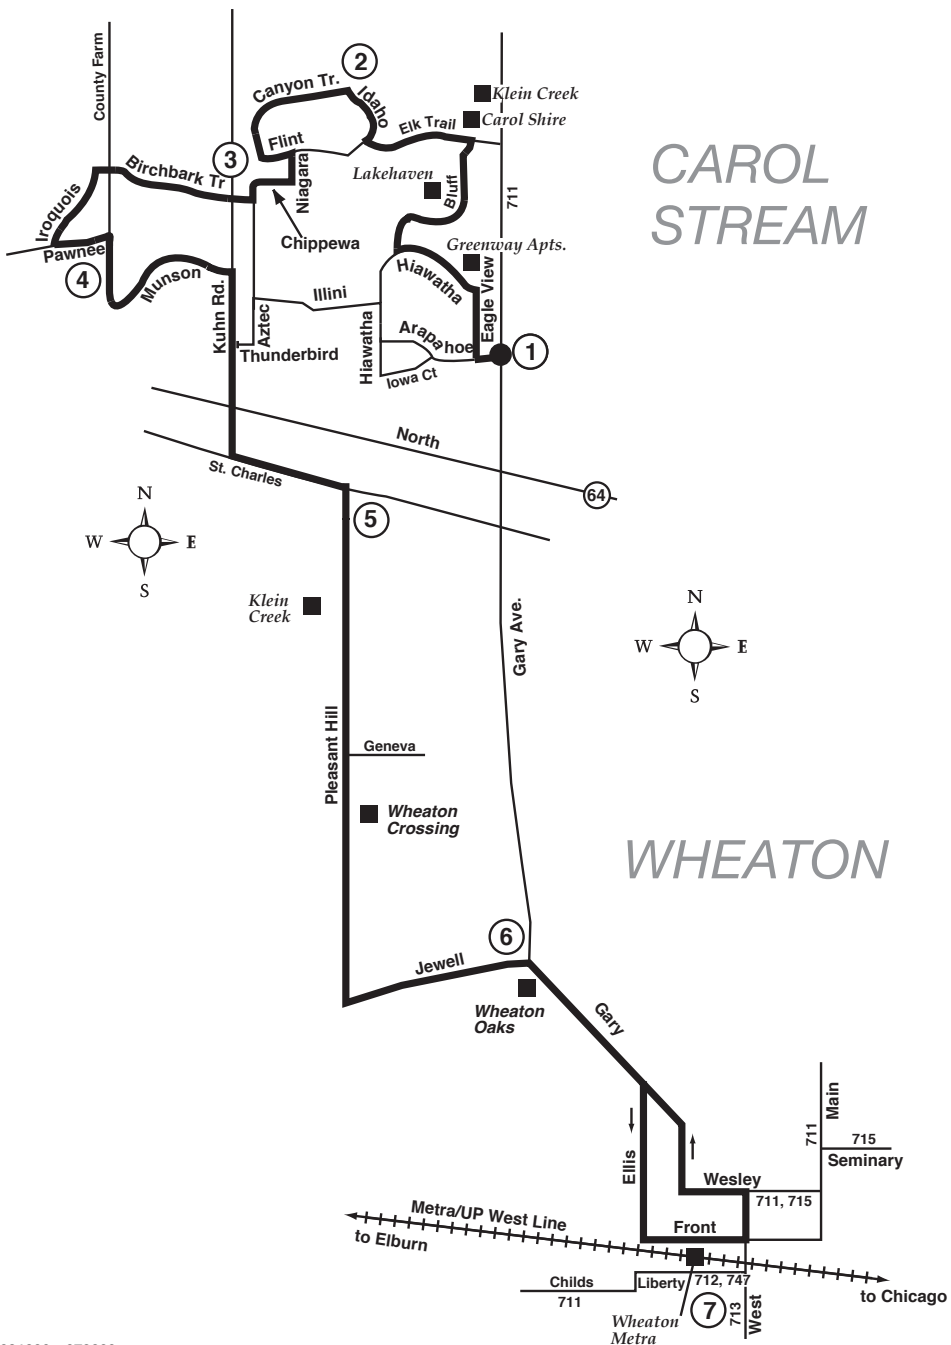

Route 709 Effective Date May 10, 2004

REGULAR FARE ROUTE

**Exact Fare Required
Driver Has No Change**

Please refer to the Pace Fare Guide for details about current fares, passes, tickets, reduced fares, restrictions and additional information. Pace has a variety of passes and tickets that can make traveling on Pace, CTA and Metra easier and more cost effective. Call (847) 364-7223 or visit www.pacebus.com for details. Reduced Fares are available for children (ages 7-11), students traveling to and from school, and persons with disabilities. The RTA Reduced Fare Permit is required for persons with disabilities. Free rides are offered to area residents age 65 and older (with a Senior Reduced Fare Card or Senior Ride Free Smart Card), children under 7, and active duty military personnel in uniform. Persons with disabilities (who are enrolled in the Illinois Circuit Breaker Program) may ride Pace fixed route service free of charge with the Circuit Permit. To register for a permit/card, please contact the RTA at 836-7000.

CARRIER INFORMATION

OPERATED BY: MV Transportation- Batavia
For lost and found call (630) 406-5124

ADDITIONAL INFORMATION

The schedules, fares and other information in this timetable are subject to change. Pace does not assume responsibility for errors in timetables, nor for inconvenience or damage resulting from delayed trains or buses or failure to make connections.

Unless otherwise noted, bus will stop upon signal to driver at any intersection along the route where it is safe to do so.

709 Carol Stream N. Wheaton

All Pace service is wheelchair accessible.

All Pace buses are equipped with bike racks.

Major Destinations

- Greenway Apts.
- Lakehaven Apts.
- Carol Shire Apts.
- Klein Creek Apts.
- Klein Creek
- North Wheaton
- Wheaton Oaks
- Metra UP-West Line Wheaton Station

Rush Hour Service

May 10, 2004