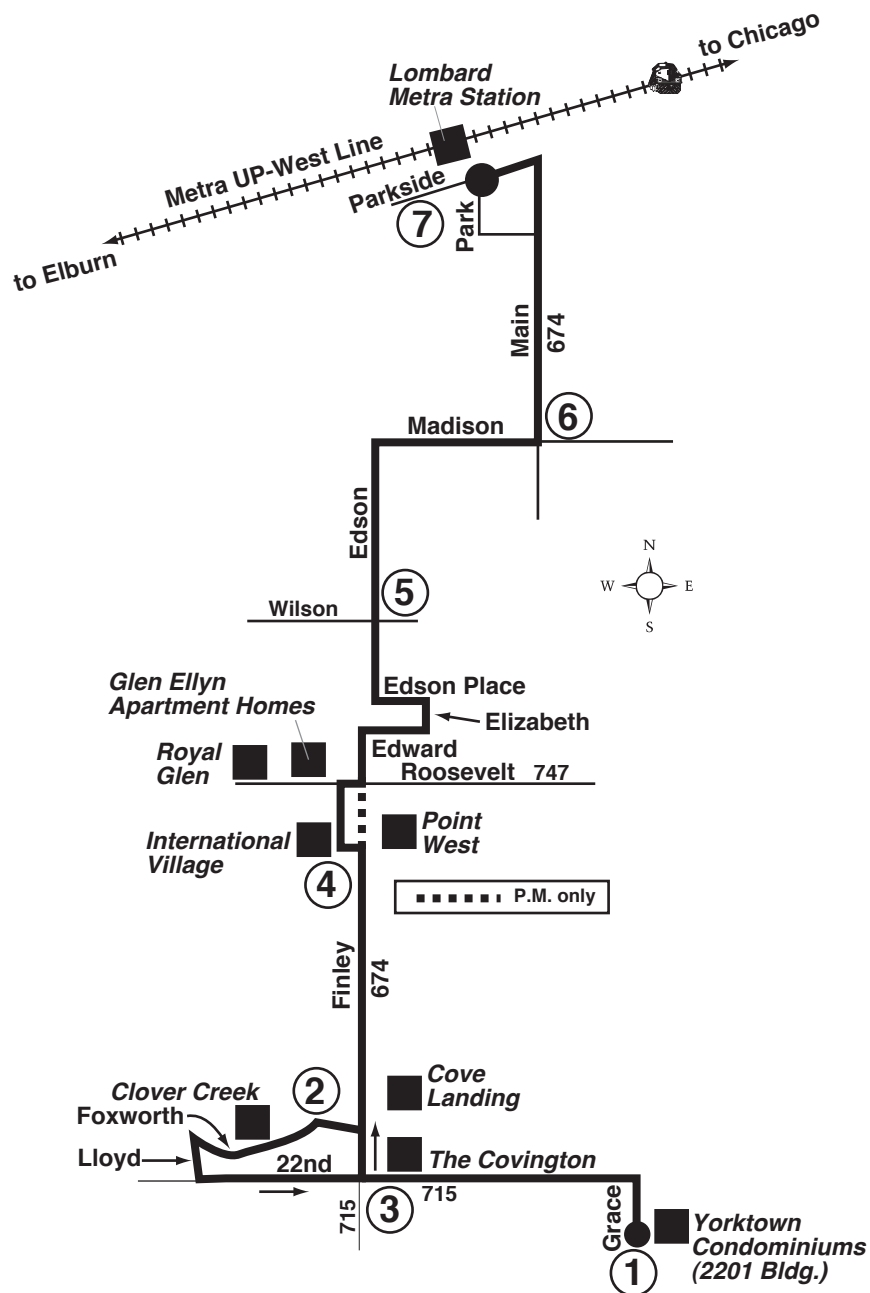

Route 674

Effective Date
April 17, 2006

REGULAR FARE ROUTE

**Exact Fare Required
Driver Has No Change**

Please refer to the Pace Fare Guide for details about current fares, passes, tickets, reduced fares, restrictions and additional information. Pace has a variety of passes and tickets that can make traveling on Pace, CTA and Metra easier and more cost effective. Call (847) 364-7223 or visit www.pacebus.com for details. Reduced Fares are available for children (ages 7-11), students traveling to and from school, and persons with disabilities. The RTA Reduced Fare Permit is required for persons with disabilities. Free rides are offered to area residents age 65 and older (with a Senior Reduced Fare Card or Senior Ride Free Smart Card), children under 7, and active duty military personnel in uniform. Persons with disabilities (who are enrolled in the Illinois Circuit Breaker Program) may ride Pace fixed route service free of charge with the Circuit Permit. To register for a permit/card, please contact the RTA at 836-7000.

TRAVEL INFORMATION

If you need transit information please call:
The RTA Travel Information Center, open daily from 5:00 a.m. to 1:00 a.m. Use from all suburban area codes. **836-7000**
TTY# (For HEARING IMPAIRED ONLY)

Unless otherwise noted, bus will stop upon signal to driver at any intersection along the route where it is safe to do so.

674 Southwest Lombard

All Pace service is wheelchair accessible.

All Pace buses are equipped with bike racks.

Major Destinations

- Yorktown Condominiums
- The Covington
- Cove Landing
- Clover Creek
- Point West
- International Village
- Royal Glen
- Glen Ellyn Apartment Homes
- Metra UP-West Line Lombard Station
- Rush Hour Service**