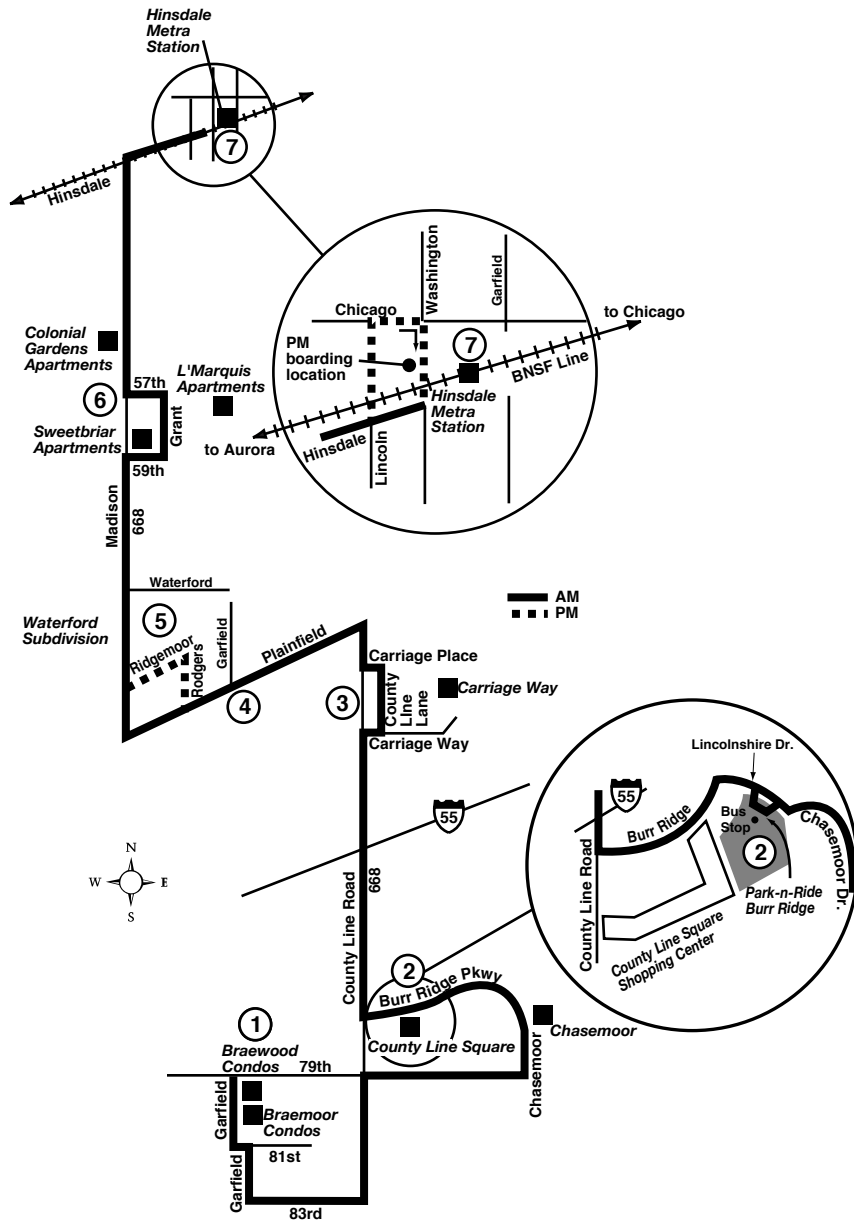

Route 668 Effective Date April 2, 2007

LOCAL FARE ROUTE

**Exact Fare Required
Driver Has No Change**

Please refer to the Pace Fare Guide for details about current fares, passes, tickets, reduced fares, restrictions and additional information. Pace has a variety of passes and tickets that can make traveling on Pace, CTA and Metra easier and more cost effective, including the Pace Commuter Club Card, Pace/CTA 30-Day Pass, Link-Up Pass, PlusBus Pass, Student Haul Pass, Campus Connection, Transit Cards, Reduced Fare Permits and 10-Ride Tickets. Reduced Fares are available for children (ages 7-11), students traveling to and from school, senior citizens and persons with disabilities. The RTA Reduced Fare Permit is required for seniors and persons with disabilities. A Medicare Card and another source of identification with a photograph and a date of birth are acceptable to obtain the Permit.

CARRIER INFORMATION

OPERATED BY: Laidlaw, Hodgkins
For lost and found call (708) 352-9050

ADDITIONAL INFORMATION

The schedules, fares and other information in this timetable are subject to change. Pace does not assume responsibility for errors in timetables, nor for inconvenience or damage resulting from delayed trains or buses or failure to make connections.

Bus will stop upon signal to driver at any intersection along the route where it is safe to do so.

668 Burr Ridge-Hinsdale Feeder

All Pace service is wheelchair accessible.

pace

All Pace buses are equipped with bike racks.

Major Destinations

- Braemoor
- Chasemoor
- Carriage Way
- Burr Ridge Park-n-Ride

- Waterford Subdivision
- Sweetbriar Apts.
- L'Marquis Apts.
- Colonial Gardens Apts.

Hinsdale Metra Station

Rush Hour Service