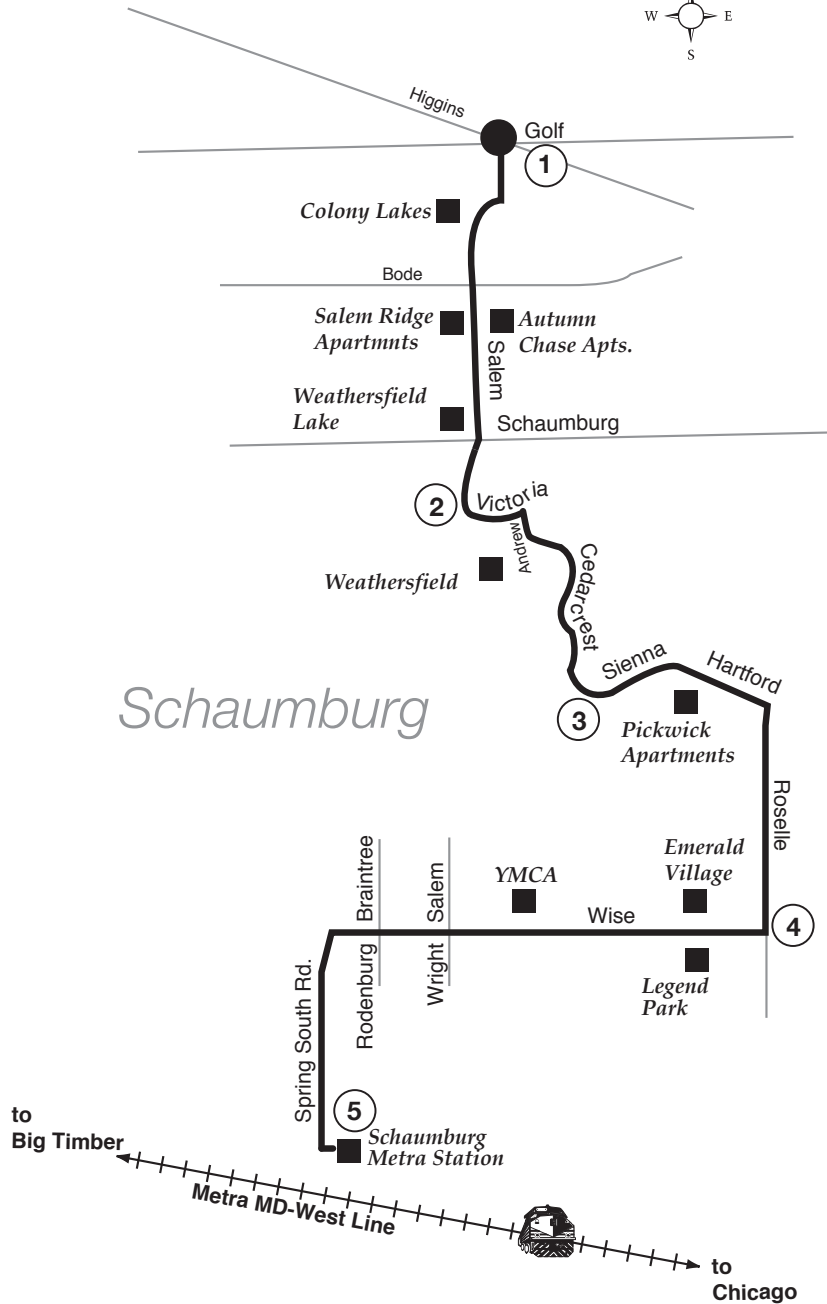

Route 602 Effective Date January 30, 2006

REGULAR FARE ROUTE

**Exact Fare Required
Driver Has No Change**

Please refer to the Pace Fare Guide for details about current fares, passes, tickets, reduced fares, restrictions and additional information. Pace has a variety of passes and tickets that can make traveling on Pace, CTA and Metra easier and more cost effective. Call (847) 364-7223 or visit www.pacebus.com for details. Reduced Fares are available for children (ages 7-11), students traveling to and from school, and persons with disabilities. The RTA Reduced Fare Permit is required for persons with disabilities. Free rides are offered to area residents age 65 and older (with a Senior Reduced Fare Card or Senior Ride Free Smart Card), children under 7, and active duty military personnel in uniform. Persons with disabilities (who are enrolled in the Illinois Circuit Breaker Program) may ride Pace fixed route service free of charge with the Circuit Permit. To register for a permit/card, please contact the RTA at 836-7000.

TRAVEL INFORMATION

If you need transit information please call:
The RTA Travel Information Center, open daily from 5:00 a.m. to 1:00 a.m. Use from all suburban area codes. **836-7000**

TTY# (For HEARING IMPAIRED ONLY)

Major Destinations

Colony Lakes

Autumn Chase Apartments

Salem Ridge Apartments

Weathersfield Lake

Pickwick Apts.

Emerald Village

YMCA

Metra MD-West Line
Schaumburg Station

Rush Hour Service

www.pacebus.com

January 30, 2006