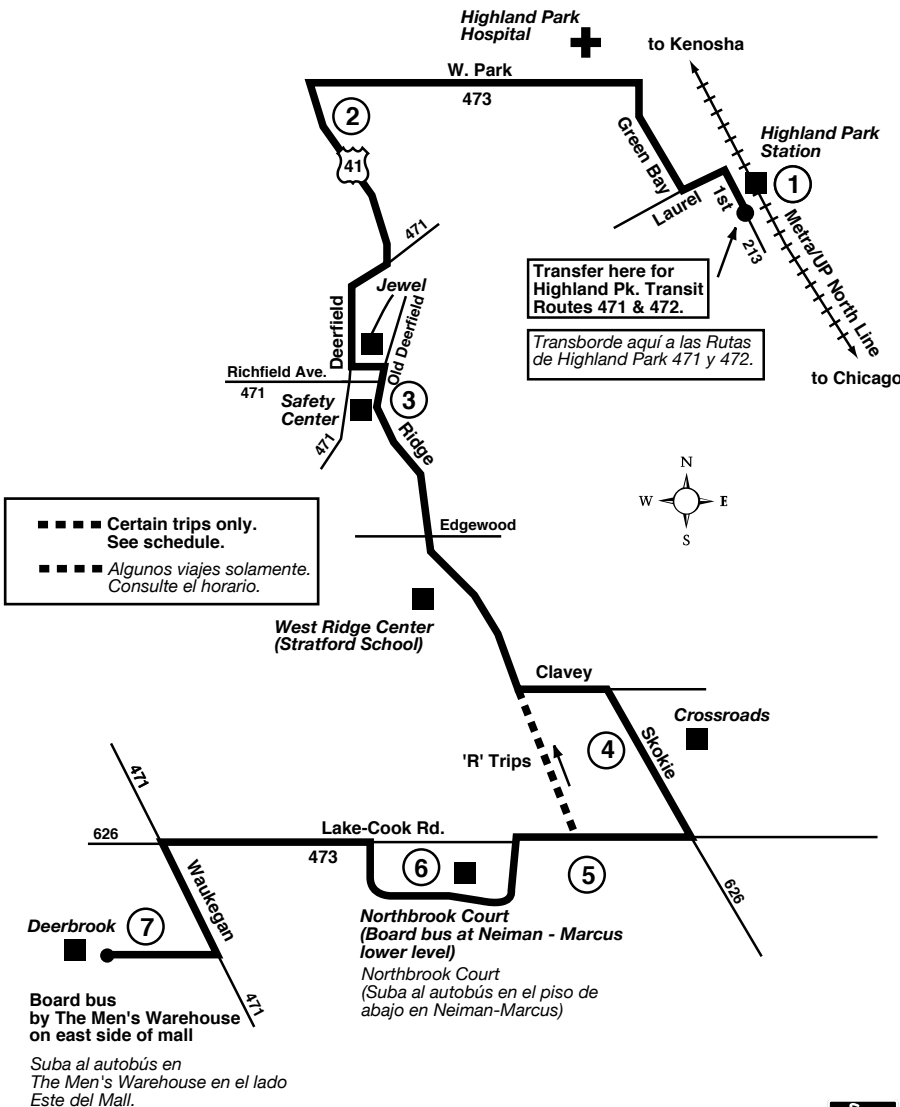

Route 473 Effective Date August 23, 2004

Todos los autobuses están equipados con racks para bicicletas.

El servicio de Pace es accesible para sillas de ruedas.

LOCAL FARE ROUTE

Exact Fare Required
Driver Has No Change

TRAVEL INFORMATION

If you need transit information please call:
The RTA Travel Information Center, open daily from 5:00 a.m. to 1:00 a.m. Use from all suburban area codes. **836-7000 TTY# (For HEARING IMPAIRED ONLY) (312) 836-4949**
Pace Customer Relations, Monday through Friday from 8:00 a.m. to 5:00 p.m. **(847) 364-PACE (7223) TTY# (Pace information for HEARING IMPAIRED ONLY) (847) 364-5093**

CARRIER INFORMATION

OPERATED BY: Highland Park
For lost and found call (847) 432-3325

ADDITIONAL INFORMATION

TARIFA PARA RUTA LOCAL

SE REQUIERE TARIFA EXACTA
EL CONDUCTOR NO TIENE CAMBIO

CENTRO DE INFORMACION

Si necesita información para usar este servicio, llame al: **Centro de Información de RTA**, abierto diariamente de 5:00 a.m. a 1:00 a.m. Se puede usar de cualquier área en los suburbios. **836-7000 TTY# (solamente para Personas con problemas auditivos) (312) 836-4949**
Pace Relaciones a clientes, de lunes a Viernes de 8:00 a.m. a 5:00 p.m. **(847) 228-3575 TTY# (Información para Personas con problemas auditivos) (847) 364-5093**

COMPAÑIA DE TRANSPORTE

OPERADO POR: Highland Park
Para información sobre objetos perdidos (847) 432-3325

INFORMACION ADICIONAL

473 Highland Park Northbrook Ct.

All Pace service is wheelchair accessible.