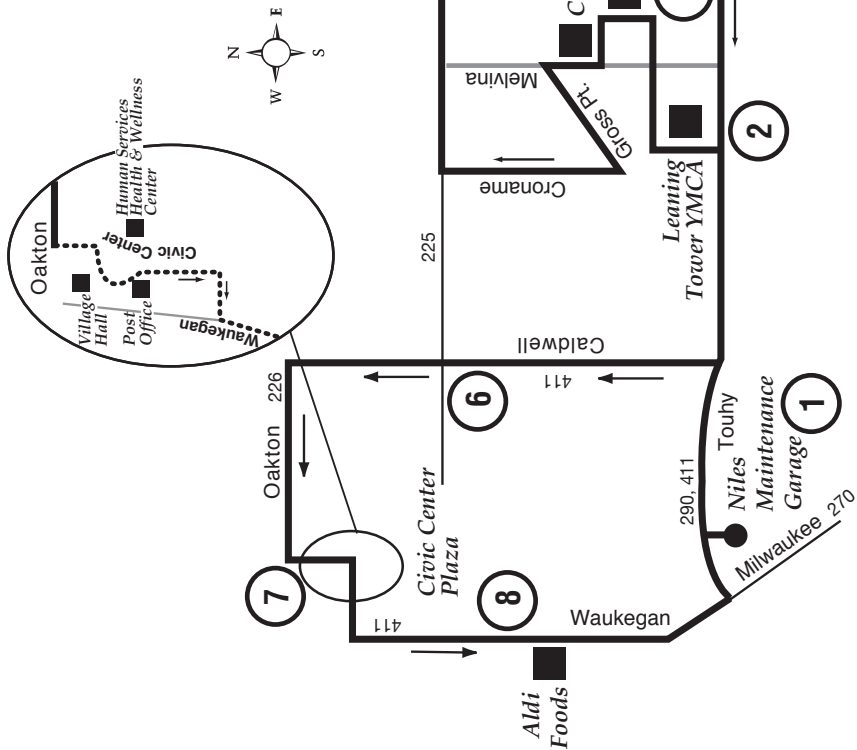

Route 413

Effective Date
November 11, 2007

111407rev083109rpp

FREE FARE ROUTE

Please refer to the Pace Fare Guide for details about current fares, passes, tickets, reduced fares, restrictions and additional information. Pace has a variety of passes and tickets that can make traveling on Pace, CTA and Metra easier and more cost effective. Call (847) 364-7223 or visit www.pacebus.com for details. Reduced Fares are available for children (ages 7-11), students traveling to and from school, and persons with disabilities. The RTA Reduced Fare Permit is required for persons with disabilities. Free rides are offered to area residents age 65 and older (with a Senior Reduced Fare Card or Senior Ride Free Smart Card), children under 7, and active duty military personnel in uniform. Persons with disabilities (who are enrolled in the Illinois Circuit Breaker Program) may ride Pace fixed route service free of charge with the Circuit Permit. To register for a permit/card, please contact the RTA at 836-7000.

TRAVEL INFORMATION

If you need transit information please call:
The RTA Travel Information Center, open daily from 5:00 a.m. to 1:00 a.m. Use from all suburban area codes. **836-7000**
TTY# (For HEARING IMPAIRED ONLY) (312) 836-4949
Pace Customer Relations, Monday through Friday from 8:00 a.m. to 5:00 p.m. **(847) 364-PACE (7223)**
TTY# (Pace information for HEARING IMPAIRED ONLY) (847) 364-5093

Unless otherwise noted, bus will stop upon signal to driver at any intersection along the route where it is safe to do so.

413 Niles South End Special

FREE

All Pace service is wheelchair accessible.

All Pace buses are equipped with bike racks.

Major Destinations

- Niles Maintenance Garage
- Aldi
- Leaning Tower YMCA
- Target/Costco
- Pointe Plaza
- Village Crossing Shopping Center
- Daily Service**

www.pacebus.com

November 11, 2007