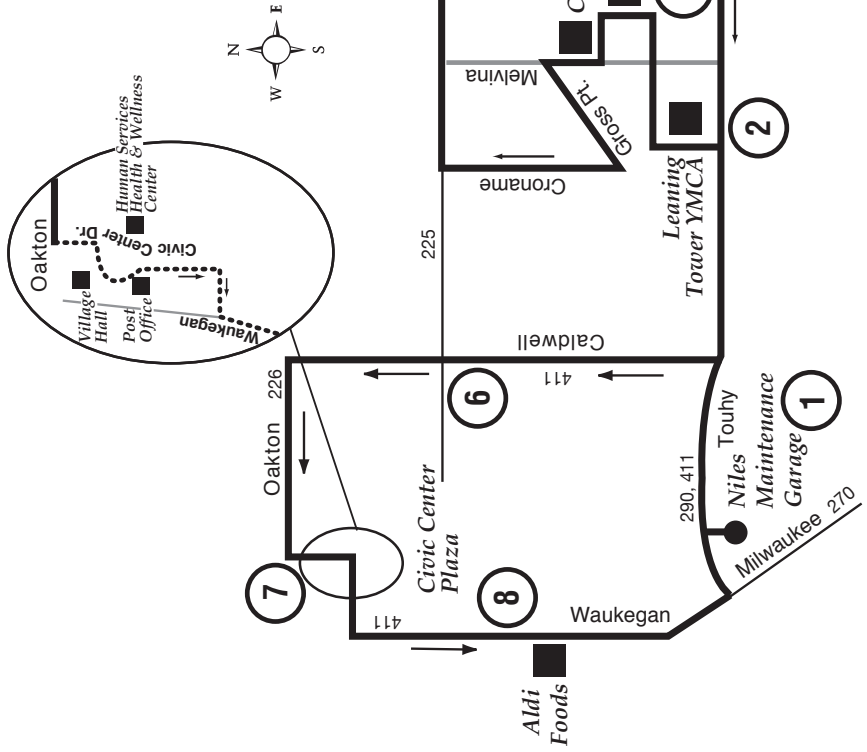

# Route 413

Effective Date  
April 10, 2011

083109rp031011rev

## FREE FARE ROUTE

Please refer to the Pace Fare Guide for details about current fares, passes, tickets, reduced fares, restrictions and additional information. Pace has a variety of passes and tickets that can make traveling on Pace, CTA and Metra easier and more cost effective. Call (847) 364-7223 or visit [www.pacebus.com](http://www.pacebus.com) for details. Reduced Fares are available for children (ages 7-11), students traveling to and from school, and persons with disabilities. The RTA Reduced Fare Permit is required for persons with disabilities. Free rides are offered to area residents age 65 and older (with a Senior Reduced Fare Card or Senior Ride Free Smart Card), children under 7, and active duty military personnel in uniform. Persons with disabilities (who are enrolled in the Illinois Circuit Breaker Program) may ride Pace fixed route service free of charge with the Circuit Permit. To register for a permit/card, please contact the RTA at 836-7000.