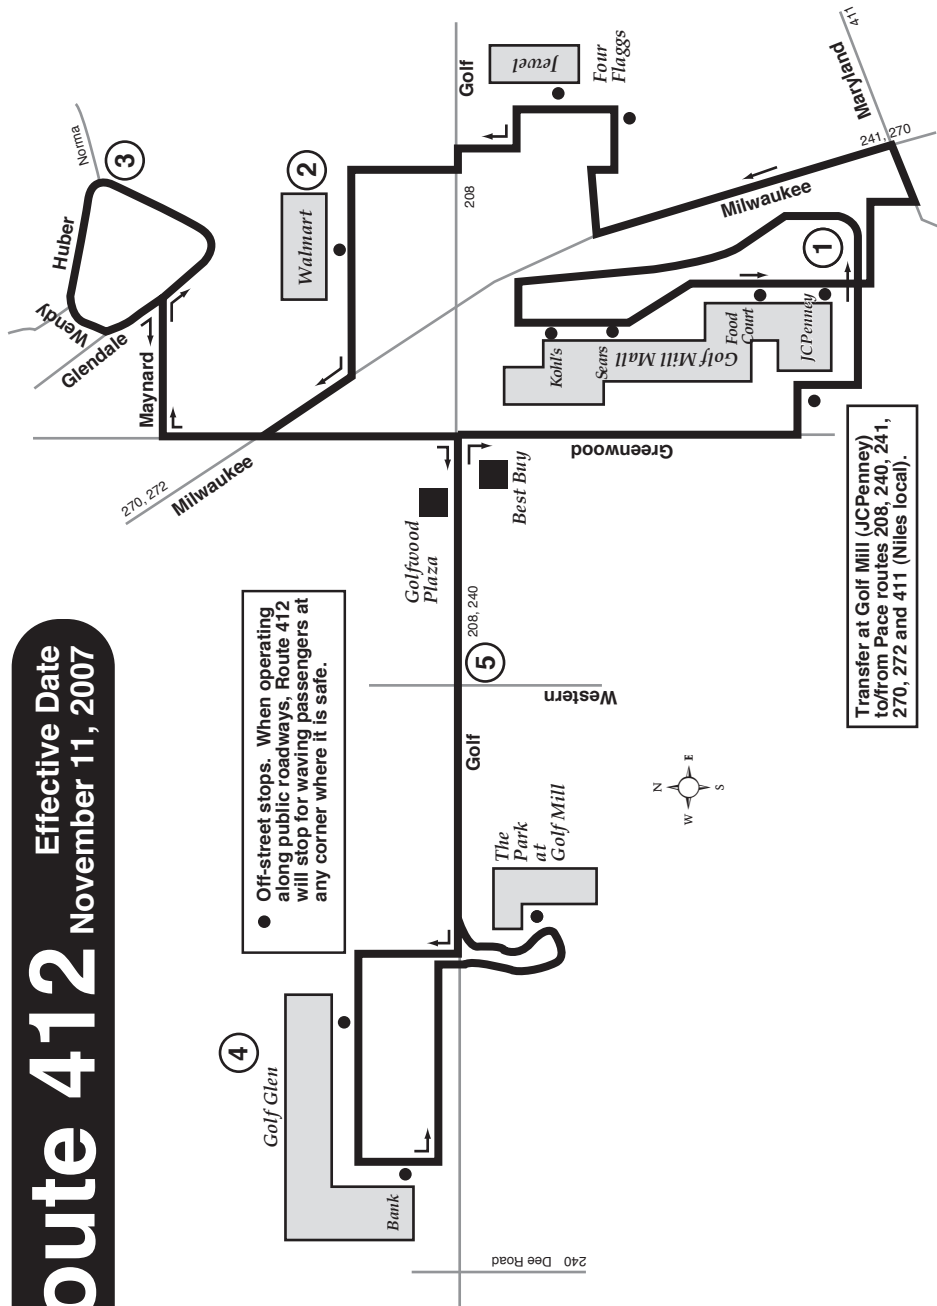

Route 412

Effective Date
November 11, 2007

100909rp092210rp

FREE FARE ROUTE

**Exact Fare Required
Driver Has No Change**

Please refer to the Pace Fare Guide for details about current fares, passes, tickets, reduced fares, restrictions and additional information. Pace has a variety of passes and tickets that can make traveling on Pace, CTA and Metra easier and more cost effective. Call (847) 364-7223 or visit www.pacebus.com for details. Reduced Fares are available for children (ages 7-11), students traveling to and from school, and persons with disabilities. A Medicare card along with another source of identification with a photograph and date of birth is acceptable to obtain the RTA Reduced Fare Card/Permit. The RTA Reduced Fare Permit is required for persons with disabilities. Free rides are offered to area residents age 65 and older (with a Senior Reduced Fare Card or Senior Ride Free Smart Card), children under 7, and active duty military personnel in uniform. Persons with disabilities (who are enrolled in the Illinois Circuit Breaker Program) may ride Pace fixed route service free of charge with the Circuit Permit. To register for a permit/card, please contact the RTA at 836-7000.

CARRIER INFORMATION

OPERATED BY: Village of Niles
For lost and found call (847) 588-8000

ADDITIONAL INFORMATION

The schedules, fares and other information in this timetable are subject to change. Pace does not assume responsibility for errors in timetables, nor for inconvenience or damage resulting from delayed trains or buses or failure to make connections.

Unless otherwise noted, bus will stop upon signal to driver at any intersection along the route where it is safe to do so.

412 Niles Shopper's Special

All Pace service is wheelchair accessible.

All Pace buses are equipped with bike racks. 

Major Destinations

FREE

- Golf Mill
- Four Flags Shopping Center
- Walmart (Golf/Milwaukee)
- Golf Glen
- The Breakers

Daily Service

www.pacebus.com

November 11, 2007