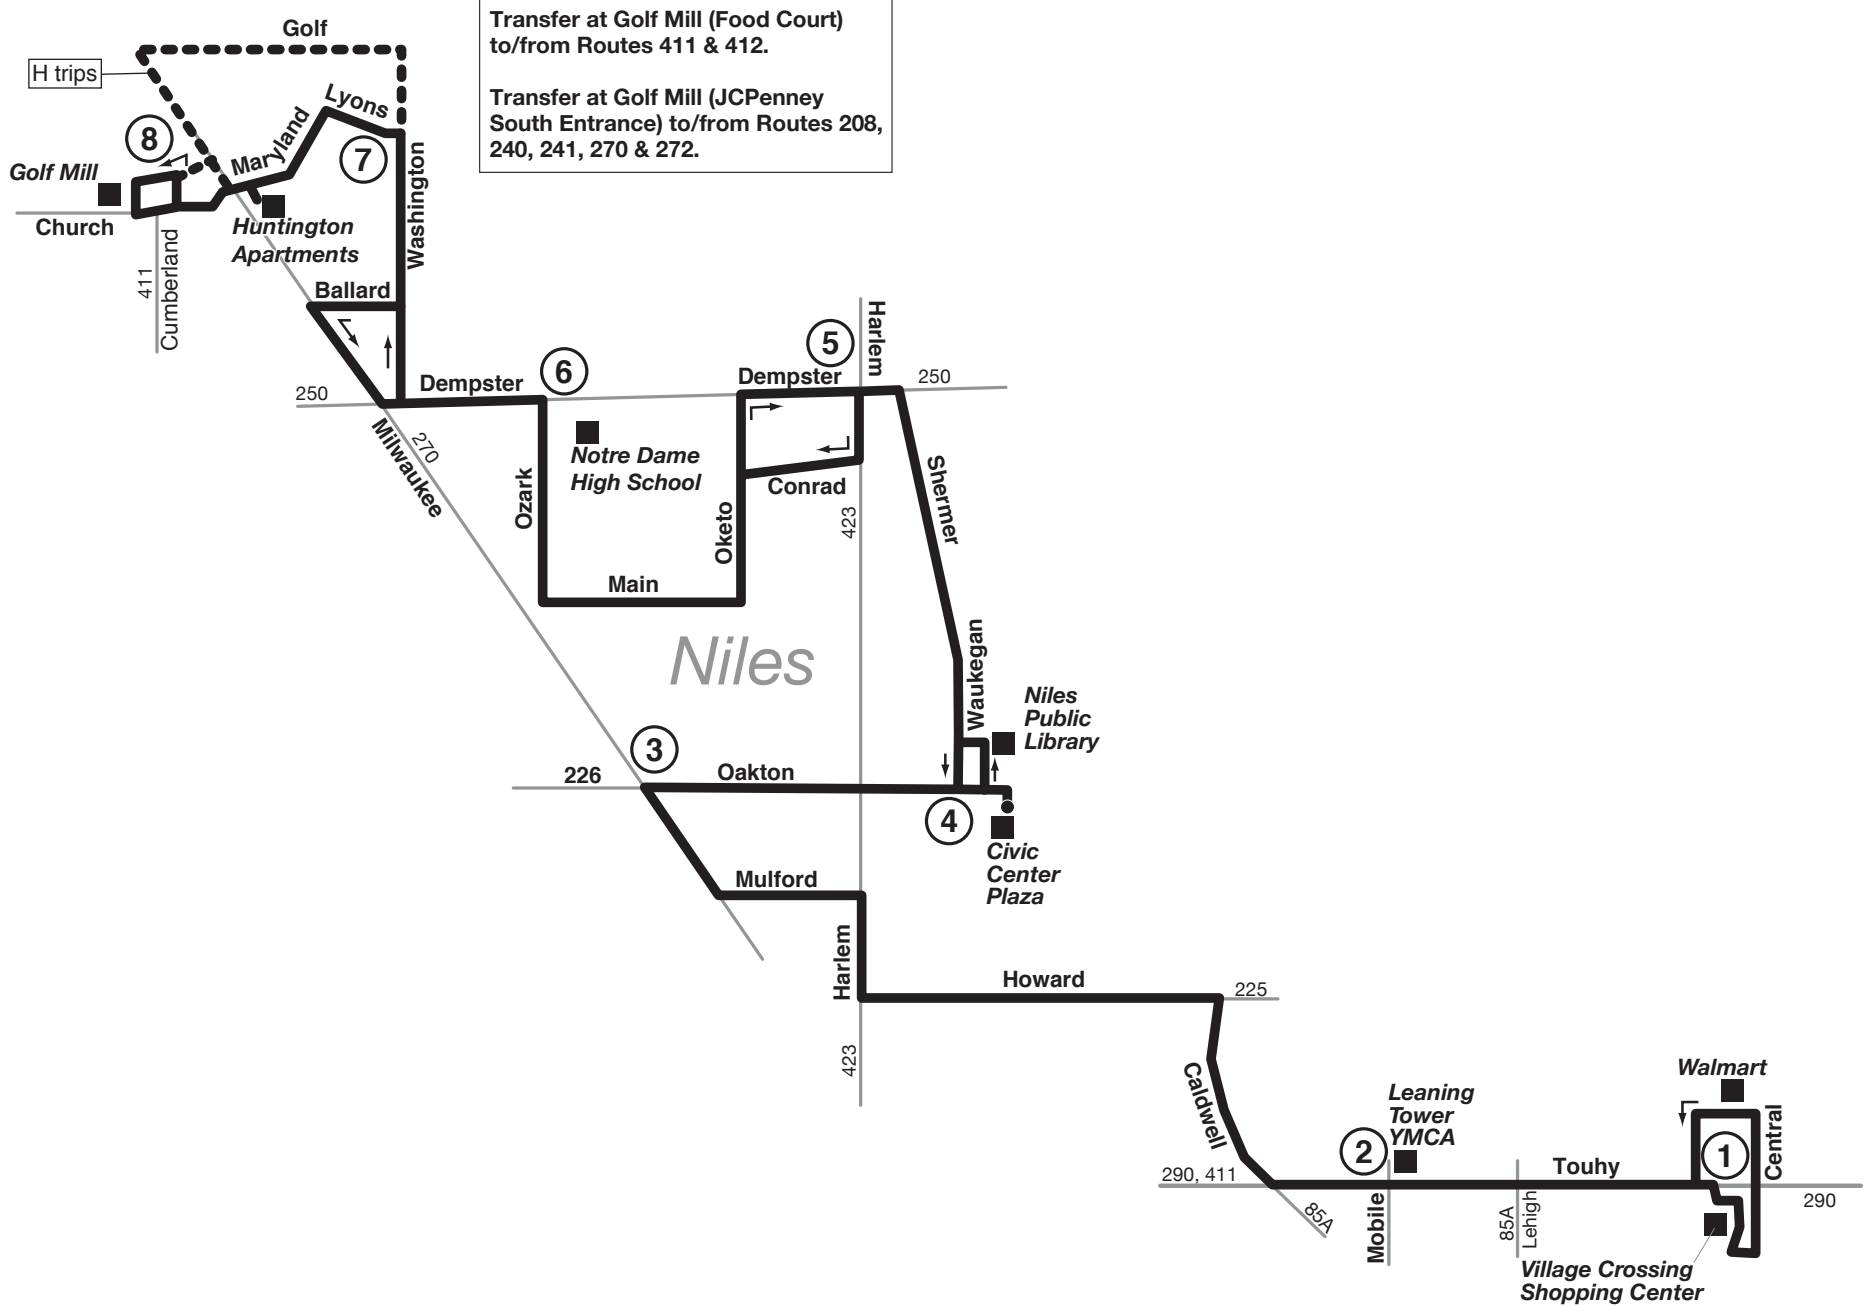

# Route 410

Effective Date  
November 19, 2017

Transfer at Golf Mill (Food Court) to/from Routes 411 & 412.  
Transfer at Golf Mill (JCPenney South Entrance) to/from Routes 208, 240, 241, 270 & 272.

Transfer at Village Crossing Shopping Center to/from Route 411.

## FREE FARE ROUTE Driver Has No Change

Customers may use a Ventra® Card, contactless bankcard, Ventra Ticket, Ride Free or Reduced Fare permit, or cash to pay fares on Pace fixed route services. Reduced fares are available for children (ages 7-11) and high school, junior high and grammar school students (ages 12-20) presenting a valid Ventra Student Riding Permit or valid school I.D. between 5:30am and 8:30pm on school days. Seniors 65 and older, people with disabilities and individuals with a valid Medicare card qualify for reduced fares. A valid RTA Reduced Fare Permit must be presented when using cash to pay a reduced fare. Eligible seniors and people with disabilities may ride fixed route services for free through the RTA Ride Free Program. Please contact the RTA at 836-7000 for more information on free and reduced fares. Free rides are offered to children under 7 (max two children per fare paying adult), law enforcement officers and firefighters in full uniform or presenting a badge, and active duty military personnel in uniform. See the Pace Fare Guide for current fares, passes, restrictions and additional information. Visit [ventrachicago.com](http://ventrachicago.com) or call 877-NOW-VENTRA to purchase and load value and passes onto your Ventra Card.

### CARRIER INFORMATION

**OPERATED BY: Village of Niles**  
For lost and found call (847) 588-8000

Unless otherwise noted, bus will stop upon signal to driver at any intersection along the route where it is safe to do so.

The ADA Paratransit service will be a free fare for trips that both begin and end within this service area during the same days and hours.