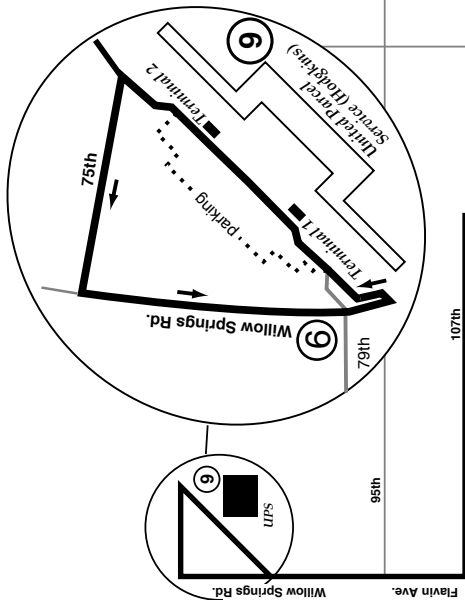

Route 397 Effective Date November 20, 2006

REGULAR FARE ROUTE

**Exact Fare Required
Driver Has No Change**

Please refer to the Pace Fare Guide for details about current fares, passes, tickets, reduced fares, restrictions and additional information. Pace has a variety of passes and tickets that can make traveling on Pace, CTA and Metra easier and more cost effective, including the Pace Commuter Club Card, Pace/CTA 30-Day Pass, Link-Up Pass, PlusBus Pass, Student Haul Pass, Campus Connection, Transit Cards, Reduced Fare Permits and 10-Ride Tickets. Reduced Fares are available for children (ages 7-11), students traveling to and from school, senior citizens and persons with disabilities. The RTA Reduced Fare Permit is required for seniors and persons with disabilities. A Medicare Card and another source of identification with a photograph and a date of birth are acceptable to obtain the Permit.