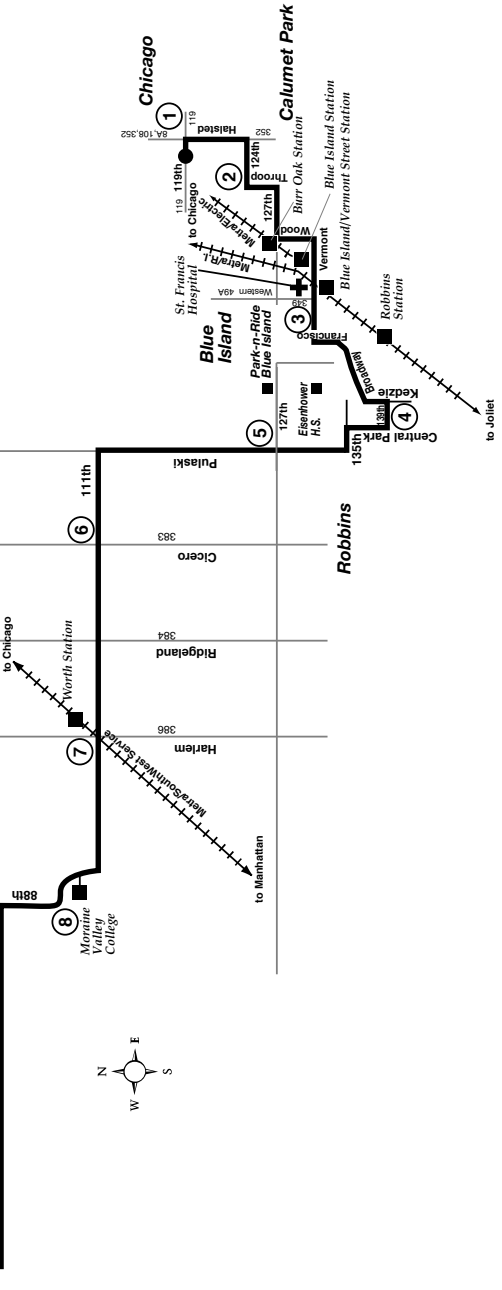

Route 397 Effective Date November 20, 2006

REGULAR FARE ROUTE

**Exact Fare Required
Driver Has No Change**

Please refer to the Pace Fare Guide for details about current fares, passes, tickets, reduced fares, restrictions and additional information. Pace has a variety of passes and tickets that can make traveling on Pace, CTA and Metra easier and more cost effective, including the Pace Commuter Club Card, Pace/CTA 30-Day Pass, Link-Up Pass, PlusBus Pass, Student Haul Pass, Campus Connection, Transit Cards, Reduced Fare Permits and 10-Ride Tickets. Reduced Fares are available for children (ages 7-11), students traveling to and from school, senior citizens and persons with disabilities. The RTA Reduced Fare Permit is required for seniors and persons with disabilities. A Medicare Card and another source of identification with a photograph and a date of birth are acceptable to obtain the Permit.

CARRIER INFORMATION

OPERATED BY: Pace South
For lost and found call (708) 331-0051

ADDITIONAL INFORMATION

The schedules, fares and other information in this timetable are subject to change. Pace does not assume responsibility for errors in timetables, nor for inconvenience or damage resulting from delayed trains or buses or failure to make connections.
 Bus will stop upon signal to driver at any intersection along the route where it is safe to do so.

397 Blue Island/ Moraine Valley College/ UPS Hodgkins

All Pace service is wheelchair accessible.

pace

All Pace buses are equipped with bike racks.

Major Destinations

- Metra Electric Line
Blue Island Station**
- Metra Rock Island
Vermont St./Blue Island Station**
- Metra SouthWest Service
Worth Station**
- Moraine Valley
College**
- UPS Hodgkins**