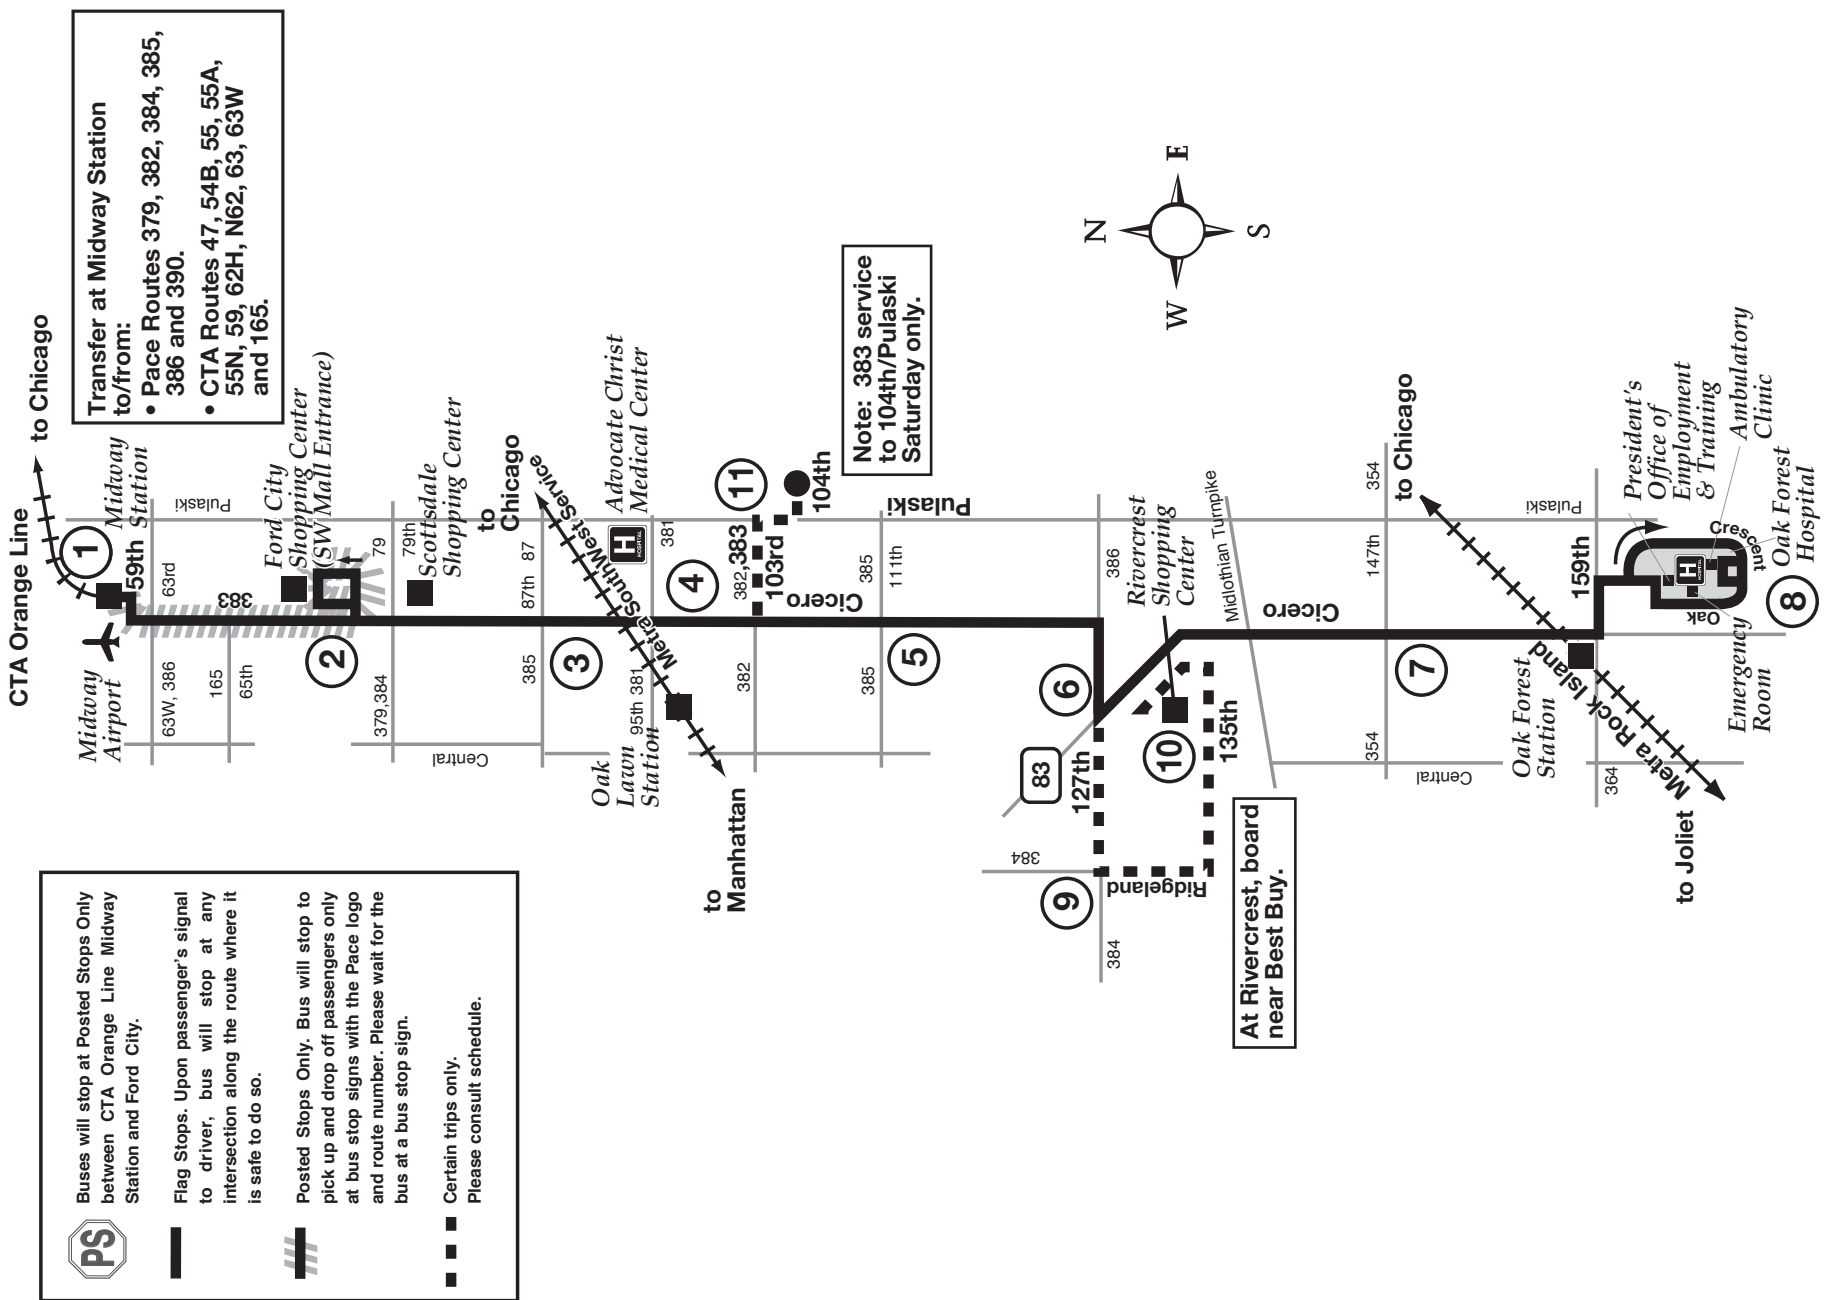

# Route 383

Effective Date  
April 12, 2009

Buses will stop at Posted Stops Only between CTA Orange Line Midway Station and Ford City.

Flag Stops. Upon passenger's signal to driver, bus will stop at any intersection along the route where it is safe to do so.

Posted Stops Only. Bus will stop to pick up and drop off passengers only at bus stop signs with the Pace logo and route number. Please wait for the bus at a bus stop sign.

Certain trips only. Please consult schedule.

## SUNDAY SOUTHBOUND

MIDWAY CTA STATION	FORD CITY	87TH/CICERO	95TH/CICERO	111TH/CICERO	127TH/HWY. 83	147TH/CICERO	OAK FOREST HOSPITAL
10:00AM	10:12AM	10:19AM	10:23AM	10:29AM	10:36AM	10:44AM	10:59AM
11:00	11:12	11:19	11:23	11:29	11:36	11:44	11:59
12:00PM	12:14PM	12:21PM	12:25PM	12:31PM	12:38PM	12:46PM	1:01PM
1:00	1:14	1:21	1:25	1:31	1:38	1:46	2:01
2:00	2:14	2:21	2:25	2:31	2:38	2:46	3:01
3:00	3:14	3:21	3:25	3:31	3:38	3:46	4:01
4:00	4:14	4:21	4:25	4:31	4:38	4:46	5:01
5:00	5:14	5:21	5:25	5:31	5:38	5:45	6:00
6:00	6:14	6:21	6:25	6:31	-	-	-

## Major Destinations

- CTA Orange Line Midway Station
- Midway Airport
- Ford City Shopping Center
- Rivercrest Shopping Center
- Metra Rock Island Line Oak Forest Station
- Oak Forest Hospital

**Daily Service**