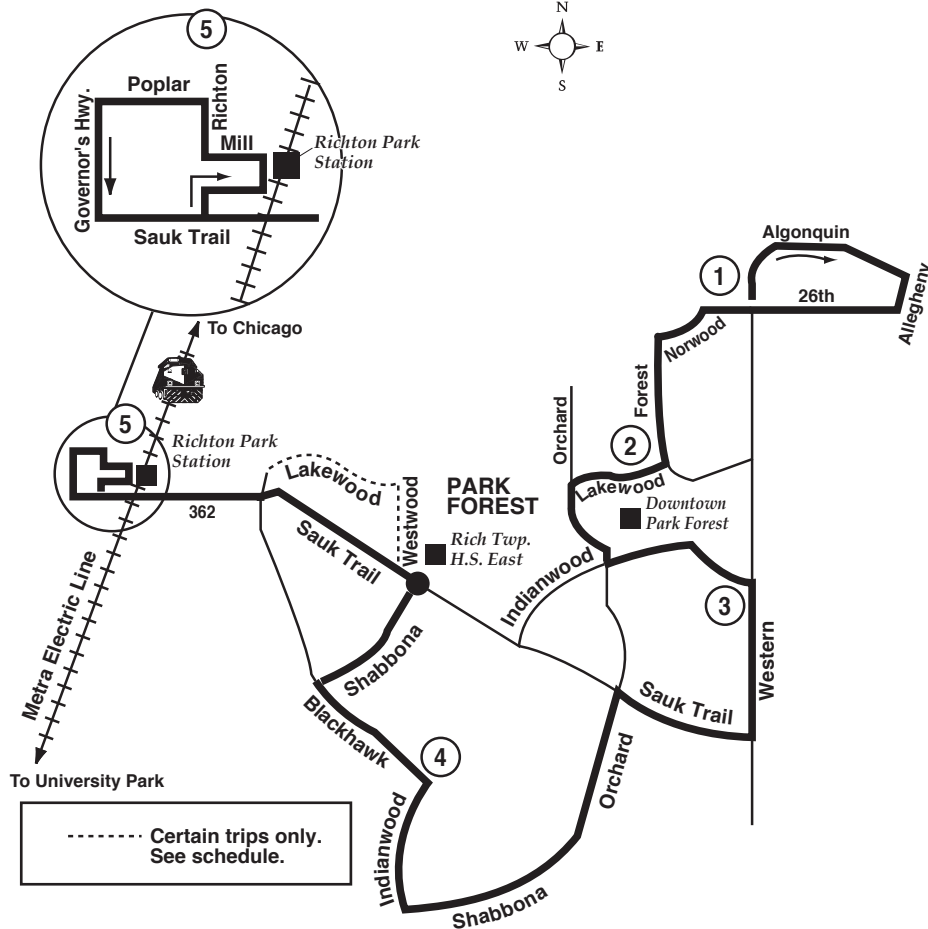

Route 362

Effective Date
February 8, 2010

REGULAR FARE ROUTE

Exact Fare Required
Driver Has No Change

Please refer to the Pace Fare Guide for details about current fares, passes, tickets, reduced fares, restrictions and additional information. Pace has a variety of passes and tickets that can make traveling on Pace, CTA and Metra easier and more cost effective. Call (847) 364-7223 or visit www.pacebus.com for details. Reduced Fares are available for children (ages 7-11), students traveling to and from school, and persons with disabilities. The RTA Reduced Fare Permit is required for persons with disabilities. Free rides are offered to area residents age 65 and older (with a Senior Reduced Fare Card or Senior Ride Free Smart Card), children under 7, and active duty military personnel in uniform. Persons with disabilities (who are enrolled in the Illinois Circuit Breaker Program) may ride Pace fixed route service free of charge with the Circuit Permit. To register for a permit/card, please contact the RTA at 836-7000.

Pace Customer Relations, Monday through Friday from 8:00 a.m. to 5:00 p.m.

TTY# (Pace information for HEARING IMPAIRED ONLY) **(847) 364-PACE (7223)**
(847) 364-5093

CARRIER INFORMATION

OPERATED BY: Pace South
For lost and found call (708) 331-0051

Unless otherwise noted, bus will stop upon signal to driver at any intersection along the route where it is safe to do so.

362

South Park Forest

All Pace service is wheelchair accessible.

pace

All Pace buses are equipped with bike racks.

Major Destinations

Park Forest

Metra Electric Line
Richton Park Station

Monday - Friday Service

February 8, 2010