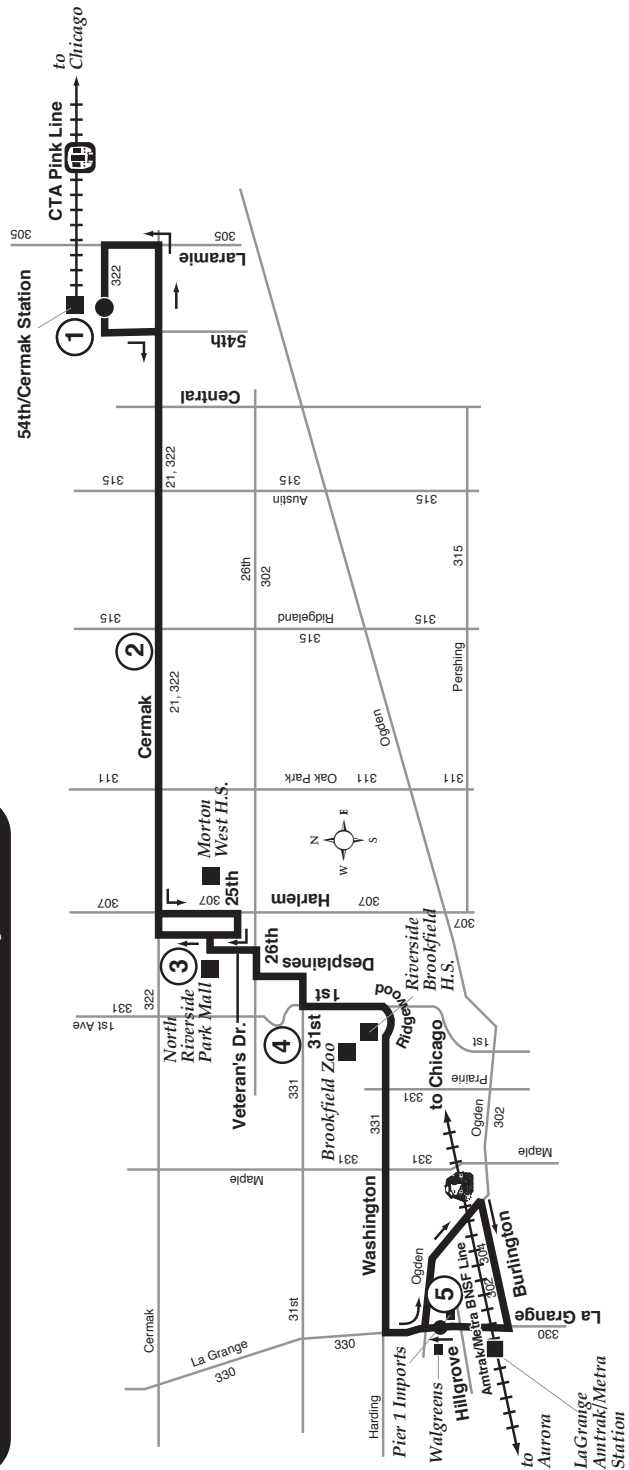

Route 304

Effective Date
February 8, 2010

06:1508rep12112409rev

REGULAR FARE ROUTE

**Exact Fare Required
Driver Has No Change**

Please refer to the Pace Fare Guide for details about current fares, passes, tickets, reduced fares, restrictions and additional information. Pace has a variety of passes and tickets that can make traveling on Pace, CTA and Metra easier and more cost effective. Call (847) 364-7223 or visit www.pacebus.com for details. Reduced Fares are available for children (ages 7-11), students traveling to and from school, and persons with disabilities. The RTA Reduced Fare Permit is required for persons with disabilities. Free rides are offered to area residents age 65 and older (with a Senior Reduced Fare Card or Senior Ride Free Smart Card), children under 7, and active duty military personnel in uniform. Persons with disabilities (who are enrolled in the Illinois Circuit Breaker Program) may ride Pace fixed route service free of charge with the Circuit Permit. To register for a permit/card, please contact the RTA at 836-7000.

CARRIER INFORMATION

OPERATED BY: Pace West
For lost and found call (708) 344-7400

ADDITIONAL INFORMATION

The schedules, fares and other information in this timetable are subject to change. Pace does not assume responsibility for errors in timetables, nor for inconvenience or damage resulting from delayed trains or buses or failure to make connections.

Unless otherwise noted, bus will stop upon signal to driver at any intersection along the route where it is safe to do so.

www.pacebus.com

304

**Cicero/
LaGrange**

All Pace service is wheelchair accessible.

pace

All Pace buses are equipped with bike racks.

Major Destinations

CTA Pink Line
54th/Cermak Station

Morton West H.S.

North Riverside
Park Mall

Riverside-
Brookfield H.S.

Brookfield Zoo