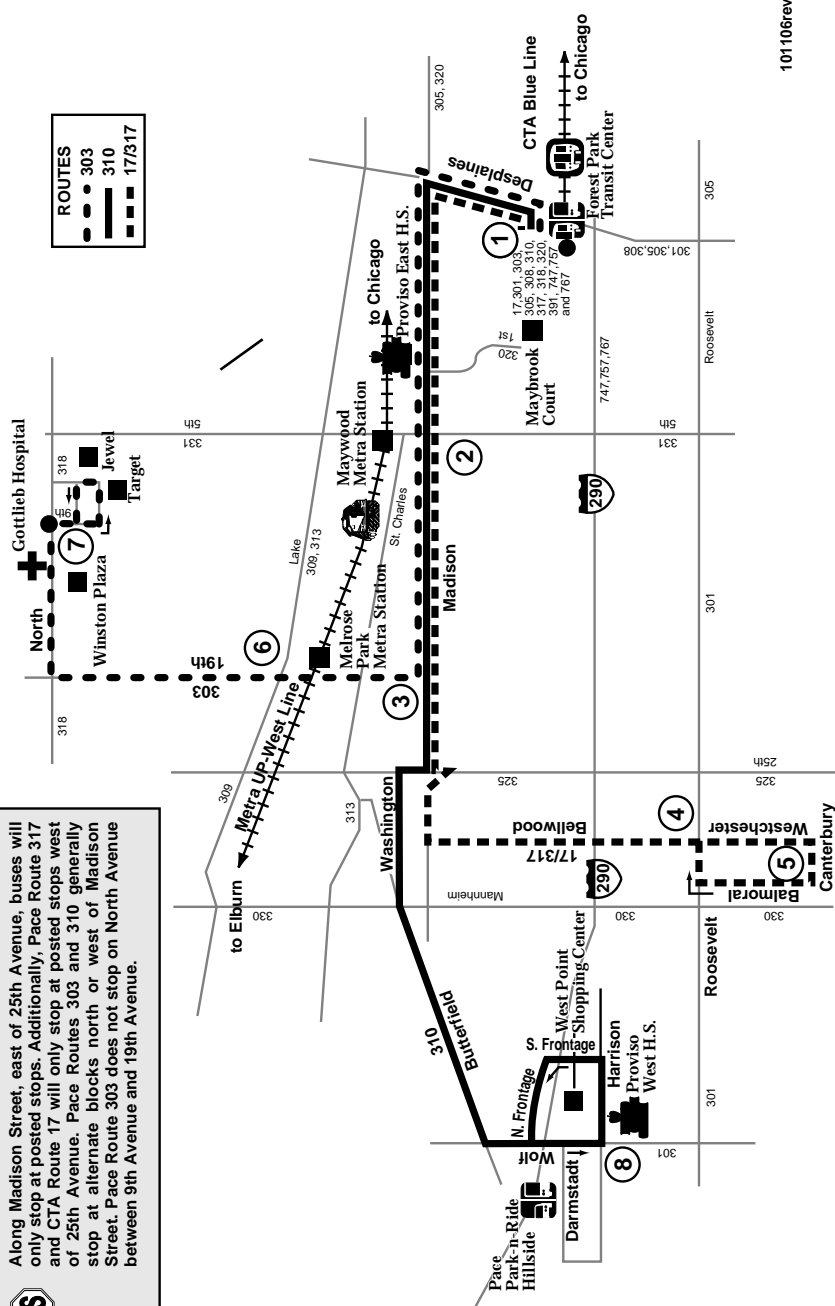

Route 17/317/303-310

Effective Date
April 12, 2009

PS Along Madison Street, east of 25th Avenue, buses will only stop at posted stops. Additionally, Pace Route 317 and CTA Route 17 will only stop at posted stops west of 25th Avenue. Pace Routes 303 and 310 generally stop at alternate blocks north or west of Madison Street. Pace Route 303 does not stop on North Avenue between 9th Avenue and 19th Avenue.

101106rev032709rev

REGULAR FARE ROUTE

**Exact Fare Required
Driver Has No Change**

Please refer to the Pace Fare Guide for details about current fares, passes, tickets, reduced fares, restrictions and additional information. Pace has a variety of passes and tickets that can make traveling on Pace, CTA and Metra easier and more cost effective. Call (847) 364-7223 or visit www.pacebus.com for details. Reduced Fares are available for children (ages 7-11), students traveling to and from school, and persons with disabilities. The RTA Reduced Fare Permit is required for persons with disabilities. Free rides are offered to area residents age 65 and older (with a Senior Reduced Fare Card or Senior Ride Free Smart Card), children under 7, and active duty military personnel in uniform. Persons with disabilities (who are enrolled in the Illinois Circuit Breaker Program) may ride Pace fixed route service free of charge with the Circuit Permit. To register for a permit/card, please contact the RTA at 836-7000.

Unless otherwise noted, bus will stop upon signal to driver at any intersection along the route where it is safe to do so.

17/317/303-310

17/317 Westchester
303 Madison St. - 19th Ave.
310 Madison St. - Hillside

Daily Service

April 12, 2009

W-Trip ends at Mannheim/Lake and operates via Madison and Mannheim.
* - After arriving at 9th/North, bus continues to Target and also serves Jewel upon departure.
Sunday service will operate on New Year's Day, Memorial Day, Fourth of July, Labor Day, Thanksgiving Day and Christmas Day.