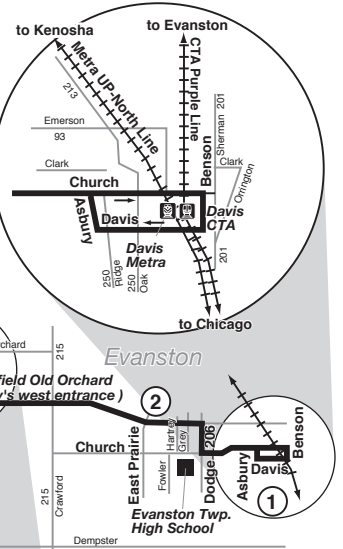

# Route 208 Effective Date August 12, 2018

Transfer at bus stops along Route 208 between Golf/New Wilke and Arlington Heights/Golf to/from the Pace Arlington Heights-Rolling Meadows Call-n-Ride. Call 224-803-9277 for details about Call-n-Ride zone boundaries, service hours and to schedule a ride —or book online at PaceBus.com/CnR.

Transfer at Westfield Old Orchard to/from:  
• Pace Routes 215 and 422.  
• CTA Routes 54A, 97 and 201.

For connecting service to/from Skokie Courthouse, transfer at Westfield Old Orchard to/from:  
• Pace Route 422.  
• CTA Route 54A.

Weekdays only. See schedule.

Transfer at the Pace Northwest Transportation Center to/from Routes 554, 600, 604, 607, 608, 611, 606, 696, 757, 895, Schaumburg Dial-a-Ride and Schaumburg's Woodfield Trolley.

Transfer in Evanston to/from:  
• Pace Routes 213 and 250.  
• CTA Routes 93, 201 and 206.

----- 208 westbound only.

-022718rev-071118rev