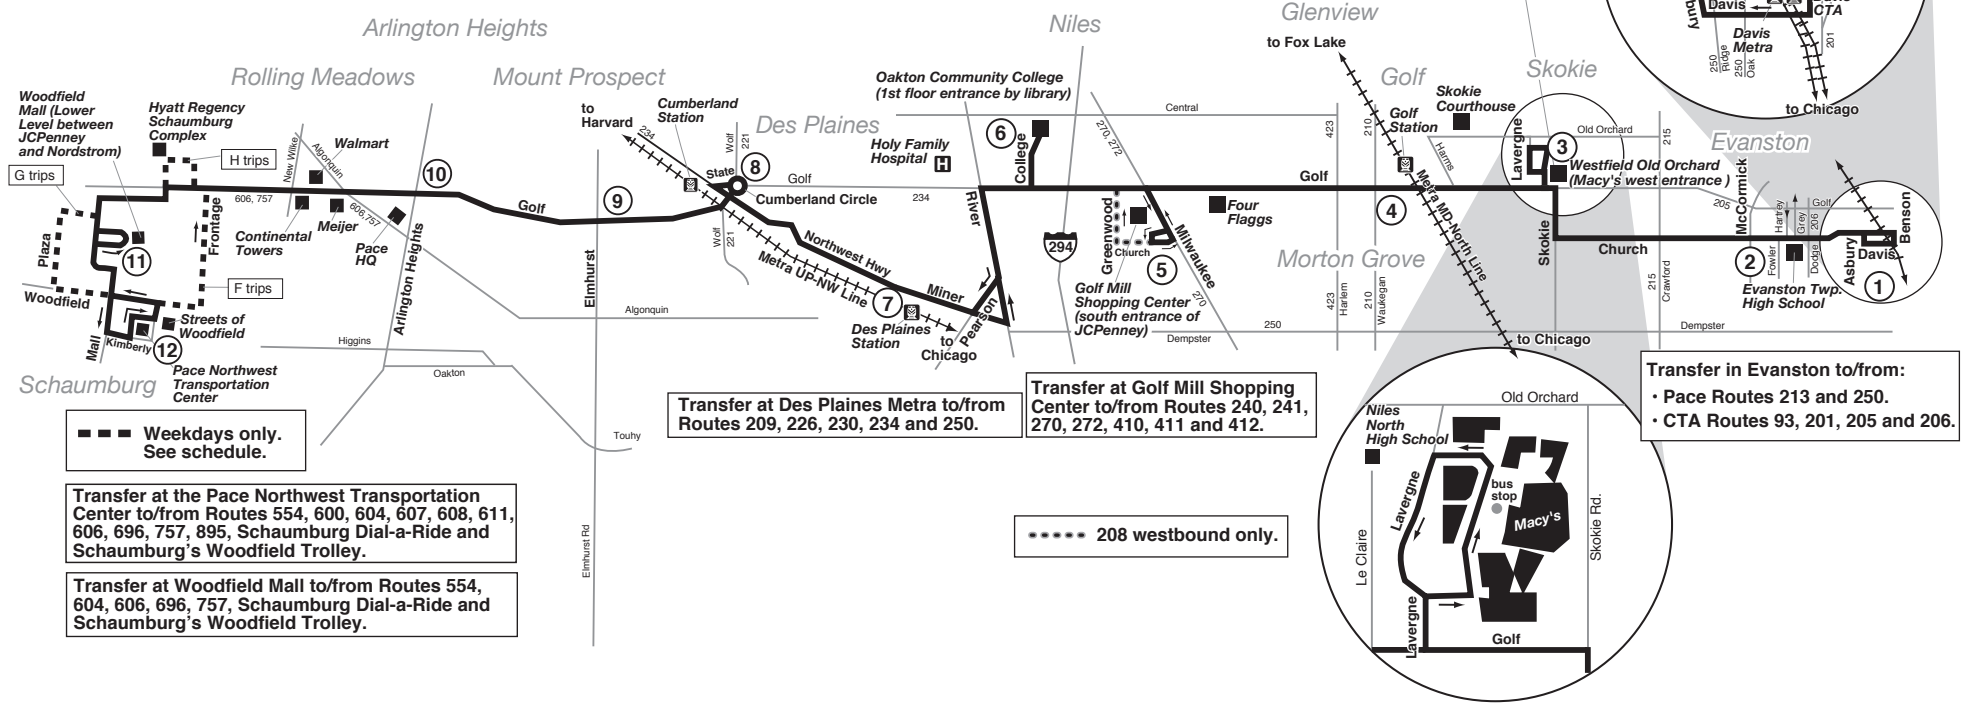

Route 208 Effective Date September 17, 2017

Transfer at bus stops along Route 208 between Golf/New Wilke and Arlington Heights/Golf to/from the Pace Arlington Heights-Rolling Meadows Call-n-Ride. Call 224-803-9277 for details about Call-n-Ride zone boundaries, service hours and to schedule a ride —or book online at PaceBus.com/CnR.

Transfer at Westfield Old Orchard to/from:
• Pace Routes 215 and 422.
• CTA Routes 54A, 97, 201 and 205.

For connecting service to/from Skokie Courthouse, transfer at Westfield Old Orchard to/from:
• Pace Route 422.
• CTA Routes 54A and 205.

Weekdays only. See schedule.

Transfer at the Pace Northwest Transportation Center to/from Routes 554, 600, 604, 607, 608, 611, 606, 696, 757, 895, Schaumburg Dial-a-Ride and Schaumburg's Woodfield Trolley.

Transfer at Woodfield Mall to/from Routes 554, 604, 606, 696, 757, Schaumburg Dial-a-Ride and Schaumburg's Woodfield Trolley.

Transfer at Des Plaines Metra to/from Routes 209, 226, 230, 234 and 250.

Transfer at Golf Mill Shopping Center to/from Routes 240, 241, 270, 272, 410, 411 and 412.

Transfer in Evanston to/from:
• Pace Routes 213 and 250.
• CTA Routes 93, 201, 205 and 206.

----- 208 westbound only.

042017rev-022718rev

SUNDAY EASTBOUND

12	11	10	9	8	7	7	6	5	5	4	3	3	2	1
PACE NORTHWEST TRANSPORTATION CENTER	WOODFIELD MALL	GOLF ARLINGTON HEIGHTS	GOLF/ELMHURST	CUMBERLAND CIRCLE	DES PLAINES METRA STATION	DES PLAINES METRA STATION	OAKTON COMMUNITY COLLEGE	GOLF MILL SHOPPING CENTER	GOLF MILL SHOPPING CENTER	GOLF/WAUKEGAN	WESTFIELD OLD ORCHARD	WESTFIELD OLD ORCHARD	CHURCH/MCCORMICK	DAVIS CTA STATION
-	-	-	-	-	-	8:07	8:11	8:22	8:24	8:29	8:37	8:39	8:48	8:55
8:50AM	8:53AM	9:02AM	9:08AM	9:13AM	9:19AM	9:21	9:26	9:37	9:39	9:44	9:52	9:54	10:04	10:11
9:20	9:23	9:32	9:38	9:43	9:49	9:51	9:57	10:08	10:10	10:15	10:23	10:25	10:36	10:43
9:45	9:48	9:57	10:03	10:08	10:14	10:16	10:22	10:33	10:35	10:40	10:48	10:50	11:01	11:09
10:10	10:14	10:23	10:29	10:34	10:40	10:42	10:48	10:59	11:02	11:07	11:16	11:18	11:29	11:37
10:40	10:44	10:53	10:59	11:04	11:10	11:12	11:18	11:30	11:33	11:38	11:47	11:49	12:00PM	12:08PM
11:05	11:09	11:18	11:24	11:29	11:35	11:37	11:43	11:55	11:58	12:03PM	12:12PM	12:14PM	12:25	12:33
11:30	11:34	11:43	11:49	11:54	12:00PM	12:02PM	12:08PM	12:20PM	12:23PM	12:28	12:37	12:39	12:50	12:58
12:00PM	12:04PM	12:13PM	12:19PM	12:24PM	12:30	12:32	12:38	12:50	12:53	12:58	1:07	1:09	1:20	1:29
12:30	12:34	12:43	12:49	12:54	1:00	1:03	1:09	1:21	1:24	1:30	1:39	1:41	1:52	2:01
1:00	1:05	1:15	1:21	1:26	1:34	1:37	1:43	1:55	1:58	2:04	2:13	2:15	2:26	2:35
1:30	1:35	1:45	1:51	1:56	2:04	2:07	2:13	2:25	2:28	2:34	2:43	2:45	2:56	3:05
2:00	2:05	2:15	2:21	2:26	2:34	2:37	2:43	2:55	2:58	3:04	3:13	3:15	3:26	3:35
2:30	2:35	2:45	2:51	2:56	3:04	3:07	3:13	3:25	3:28	3:34	3:43	3:45	3:56	4:04
3:00	3:05	3:15	3:21	3:26	3:34	3:37	3:43	3:55	3:58	4:04	4:13	4:15	4:26	4:34
3:30	3:35	3:45	3:51	3:56	4:04	4:07	4:13	4:25	4:28	4:34	4:43	4:45	4:56	5:04
4:00	4:05	4:15	4:21	4:26	4:34	4:37	4:43	4:55	4:58	5:04	5:13	5:15	5:26	5:34
4:30	4:35	4:45	4:51	4:56	5:04	5:07	5:13	5:25	5:28	5:34	5:43	5:45	5:56	6:04
5:00	5:05	5:15	5:21	5:26	5:34	5:37	5:43	5:55	5:58	6:04	6:12	6:13	6:24	6:31
5:30	5:35	5:45	5:51	5:56	6:03	6:06	6:12	6:23	6:26	6:32	6:40	6:41	6:52	6:59
5:55	6:00	6:10	6:15	6:20	6:27	6:30	6:36	6:47	6:50	6:56	7:04	7:05	7:16	7:23
6:20	6:24	6:34	6:39	6:44	6:51	-	-	-	-	-	-	-	-	-
6:50	6:54	7:04	7:09	7:14	7:21	7:24	7:29	7:40	7:43	7:49	7:57	7:58	8:09	8:16
7:45	7:49	7:59	8:04	8:09	8:16	-	-	-	-	-	-	-	-	-
8:35	8:39	8:49	8:54	8:59	9:06	9:09	9:15	9:26	-	-	-	-	-	-

SUNDAY WESTBOUND