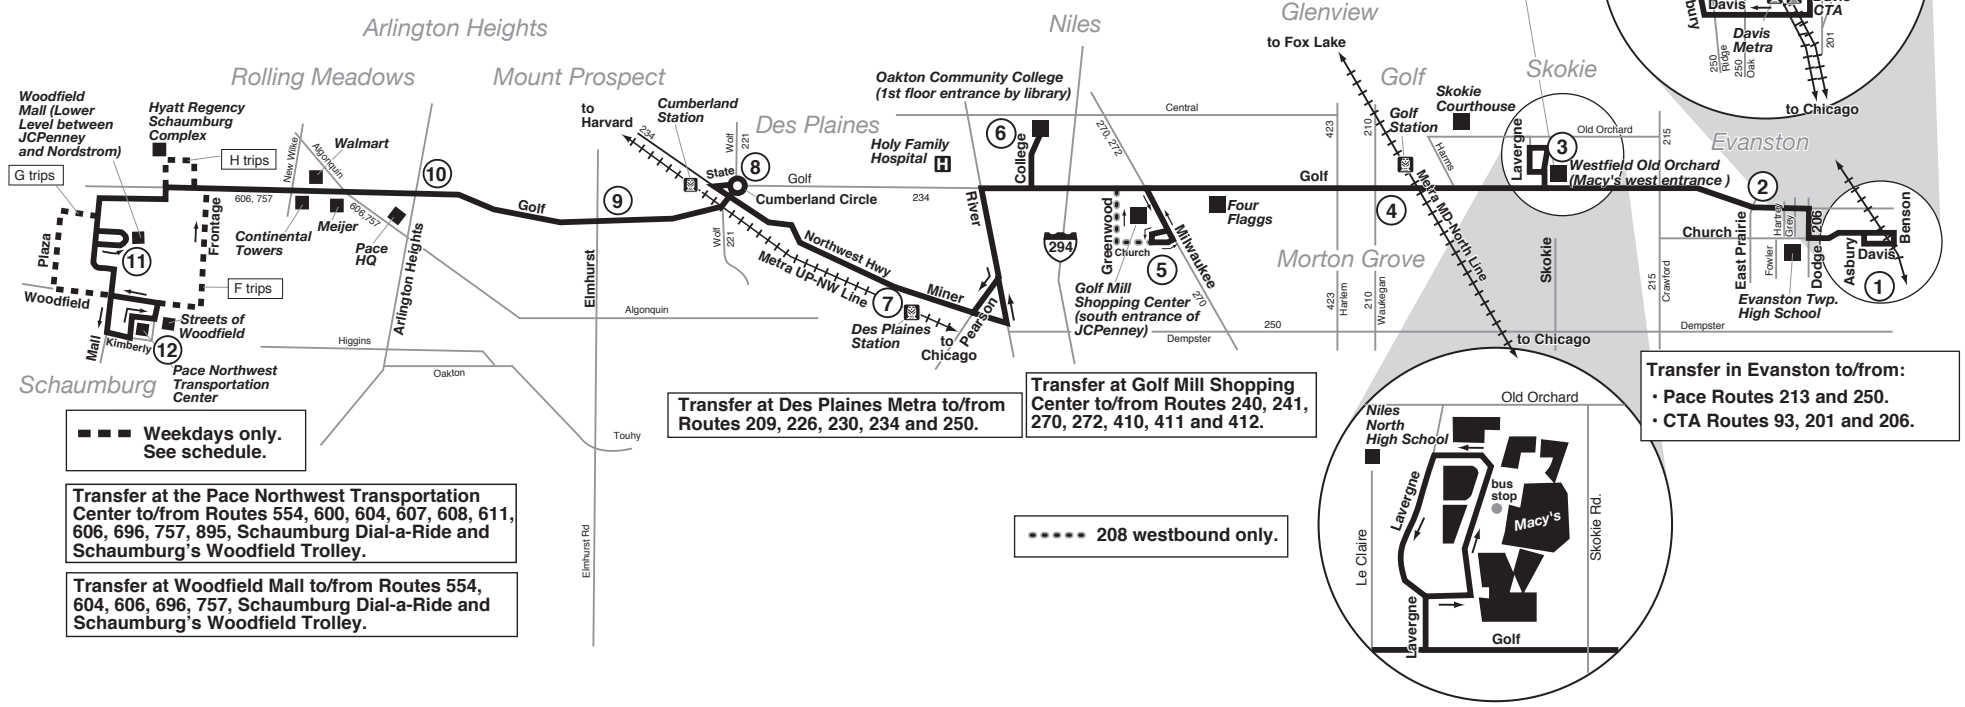

# Route 208 Effective Date August 12, 2018

Transfer at bus stops along Route 208 between Golf/New Wilke and Arlington Heights/Golf to/from the Pace Arlington Heights-Rolling Meadows Call-n-Ride. Call 224-803-9277 for details about Call-n-Ride zone boundaries, service hours and to schedule a ride —or book online at PaceBus.com/CnR.

Transfer at Westfield Old Orchard to/from:  
• Pace Routes 215 and 422.  
• CTA Routes 54A, 97 and 201.

For connecting service to/from Skokie Courthouse, transfer at Westfield Old Orchard to/from:  
• Pace Route 422.  
• CTA Route 54A.

Transfer in Evanston to/from:  
• Pace Routes 213 and 250.  
• CTA Routes 93, 201 and 206.

----- 208 westbound only.

-022718rev-071118rev

\* - Sunday trips do not enter the OCC campus. Board buses on Golf Road.  
E - Trip ends at Pace Northwest Division garage.  
Unless otherwise noted, bus will stop upon signal to driver at any intersection along the route where it is safe to do so.  
Sunday service operates New Year's Day, Memorial Day, Independence Day, Labor Day, Thanksgiving and Christmas Day.