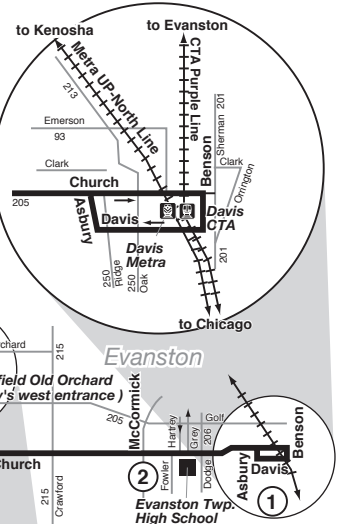

Route 208 Effective Date September 17, 2017

Transfer at bus stops along Route 208 between Golf/New Wilke and Arlington Heights/Golf to/from the Pace Arlington Heights-Rolling Meadows Call-n-Ride. Call 224-803-9277 for details about Call-n-Ride zone boundaries, service hours and to schedule a ride —or book online at PaceBus.com/CnR.

Transfer at Westfield Old Orchard to/from:
• Pace Routes 215 and 422.
• CTA Routes 54A, 97, 201 and 205.

For connecting service to/from Skokie Courthouse, transfer at Westfield Old Orchard to/from:
• Pace Route 422.
• CTA Routes 54A and 205.

Weekdays only. See schedule.

Transfer at the Pace Northwest Transportation Center to/from Routes 554, 600, 604, 607, 608, 611, 606, 696, 757, 895, Schaumburg Dial-a-Ride and Schaumburg's Woodfield Trolley.

Transfer at Woodfield Mall to/from Routes 554, 604, 606, 696, 757, Schaumburg Dial-a-Ride and Schaumburg's Woodfield Trolley.

Transfer at Des Plaines Metra to/from Routes 209, 226, 230, 234 and 250.

Transfer at Golf Mill Shopping Center to/from Routes 240, 241, 270, 272, 410, 411 and 412.

Transfer in Evanston to/from:
• Pace Routes 213 and 250.
• CTA Routes 93, 201, 205 and 206.

----- 208 westbound only.

042017rev-022718rev

SUNDAY EASTBOUND

12	11	10	9	8	7	7	6	5	5	4	3	3	2	1
PACE NORTHWEST TRANSPORTATION CENTER	WOODFIELD MALL	GOLF ARLINGTON HEIGHTS	GOLF/ELMHURST	CUMBERLAND CIRCLE	DES PLAINES METRA STATION	DES PLAINES METRA STATION	OAKTON COMMUNITY COLLEGE	GOLF MILL SHOPPING CENTER	GOLF MILL SHOPPING CENTER	GOLF/WAUKEGAN	WESTFIELD OLD ORCHARD	WESTFIELD OLD ORCHARD	CHURCH/MCCORMICK	DAVIS CTA STATION
-	-	-	-	-	-	8:07	8:11	8:22	8:24	8:29	8:37	8:39	8:48	8:55
8:50AM	8:53AM	9:02AM	9:08AM	9:13AM	9:19AM	9:21	9:26	9:37	9:39	9:44	9:52	9:54	10:04	10:11
9:20	9:23	9:32	9:38	9:43	9:49	9:51	9:57	10:08	10:10	10:15	10:23	10:25	10:36	10:43
9:45	9:48	9:57	10:03	10:08	10:14	10:16	10:22	10:33	10:35	10:40	10:48	10:50	11:01	11:09
10:10	10:14	10:23	10:29	10:34	10:40	10:42	10:48	10:59	11:02	11:07	11:16	11:18	11:29	11:37
10:40	10:44	10:53	10:59	11:04	11:10	11:12	11:18	11:30	11:33	11:38	11:47	11:49	12:00PM	12:08PM
11:05	11:09	11:18	11:24	11:29	11:35	11:37	11:43	11:55	11:58	12:03PM	12:12PM	12:14PM	12:25	12:33
11:30	11:34	11:43	11:49	11:54	12:00PM	12:02PM	12:08PM	12:20PM	12:23PM	12:28	12:37	12:39	12:50	12:58
12:00PM	12:04PM	12:13PM	12:19PM	12:24PM	12:30	12:32	12:38	12:50	12:53	12:58	1:07	1:09	1:20	1:29
12:30	12:34	12:43	12:49	12:54	1:00	1:03	1:09	1:21	1:24	1:30	1:39	1:41	1:52	2:01
1:00	1:05	1:15	1:21	1:26	1:34	1:37	1:43	1:55	1:58	2:04	2:13	2:15	2:26	2:35
1:30	1:35	1:45	1:51	1:56	2:04	2:07	2:13	2:25	2:28	2:34	2:43	2:45	2:56	3:05
2:00	2:05	2:15	2:21	2:26	2:34	2:37	2:43	2:55	2:58	3:04	3:13	3:15	3:26	3:35
2:30	2:35	2:45	2:51	2:56	3:04	3:07	3:13	3:25	3:28	3:34	3:43	3:45	3:56	4:04
3:00	3:05	3:15	3:21	3:26	3:34	3:37	3:43	3:55	3:58	4:04	4:13	4:15	4:26	4:34
3:30	3:35	3:45	3:51	3:56	4:04	4:07	4:13	4:25	4:28	4:34	4:43	4:45	4:56	5:04
4:00	4:05	4:15	4:21	4:26	4:34	4:37	4:43	4:55	4:58	5:04	5:13	5:15	5:26	5:34
4:30	4:35	4:45	4:51	4:56	5:04	5:07	5:13	5:25	5:28	5:34	5:43	5:45	5:56	6:04
5:00	5:05	5:15	5:21	5:26	5:34	5:37	5:43	5:55	5:58	6:04	6:12	6:13	6:24	6:31
5:30	5:35	5:45	5:51	5:56	6:03	6:06	6:12	6:23	6:26	6:32	6:40	6:41	6:52	6:59
5:55	6:00	6:10	6:15	6:20	6:27	6:30	6:36	6:47	6:50	6:56	7:04	7:05	7:16	7:23
6:20	6:24	6:34	6:39	6:44	6:51	-	-	-	-	-	-	-	-	-
6:50	6:54	7:04	7:09	7:14	7:21	7:24	7:29	7:40	7:43	7:49	7:57	7:58	8:09	8:16
7:45	7:49	7:59	8:04	8:09	8:16	-	-	-	-	-	-	-	-	-
8:35	8:39	8:49	8:54	8:59	9:06	9:09	9:15	9:26	-	-	-	-	-	-

SUNDAY WESTBOUND