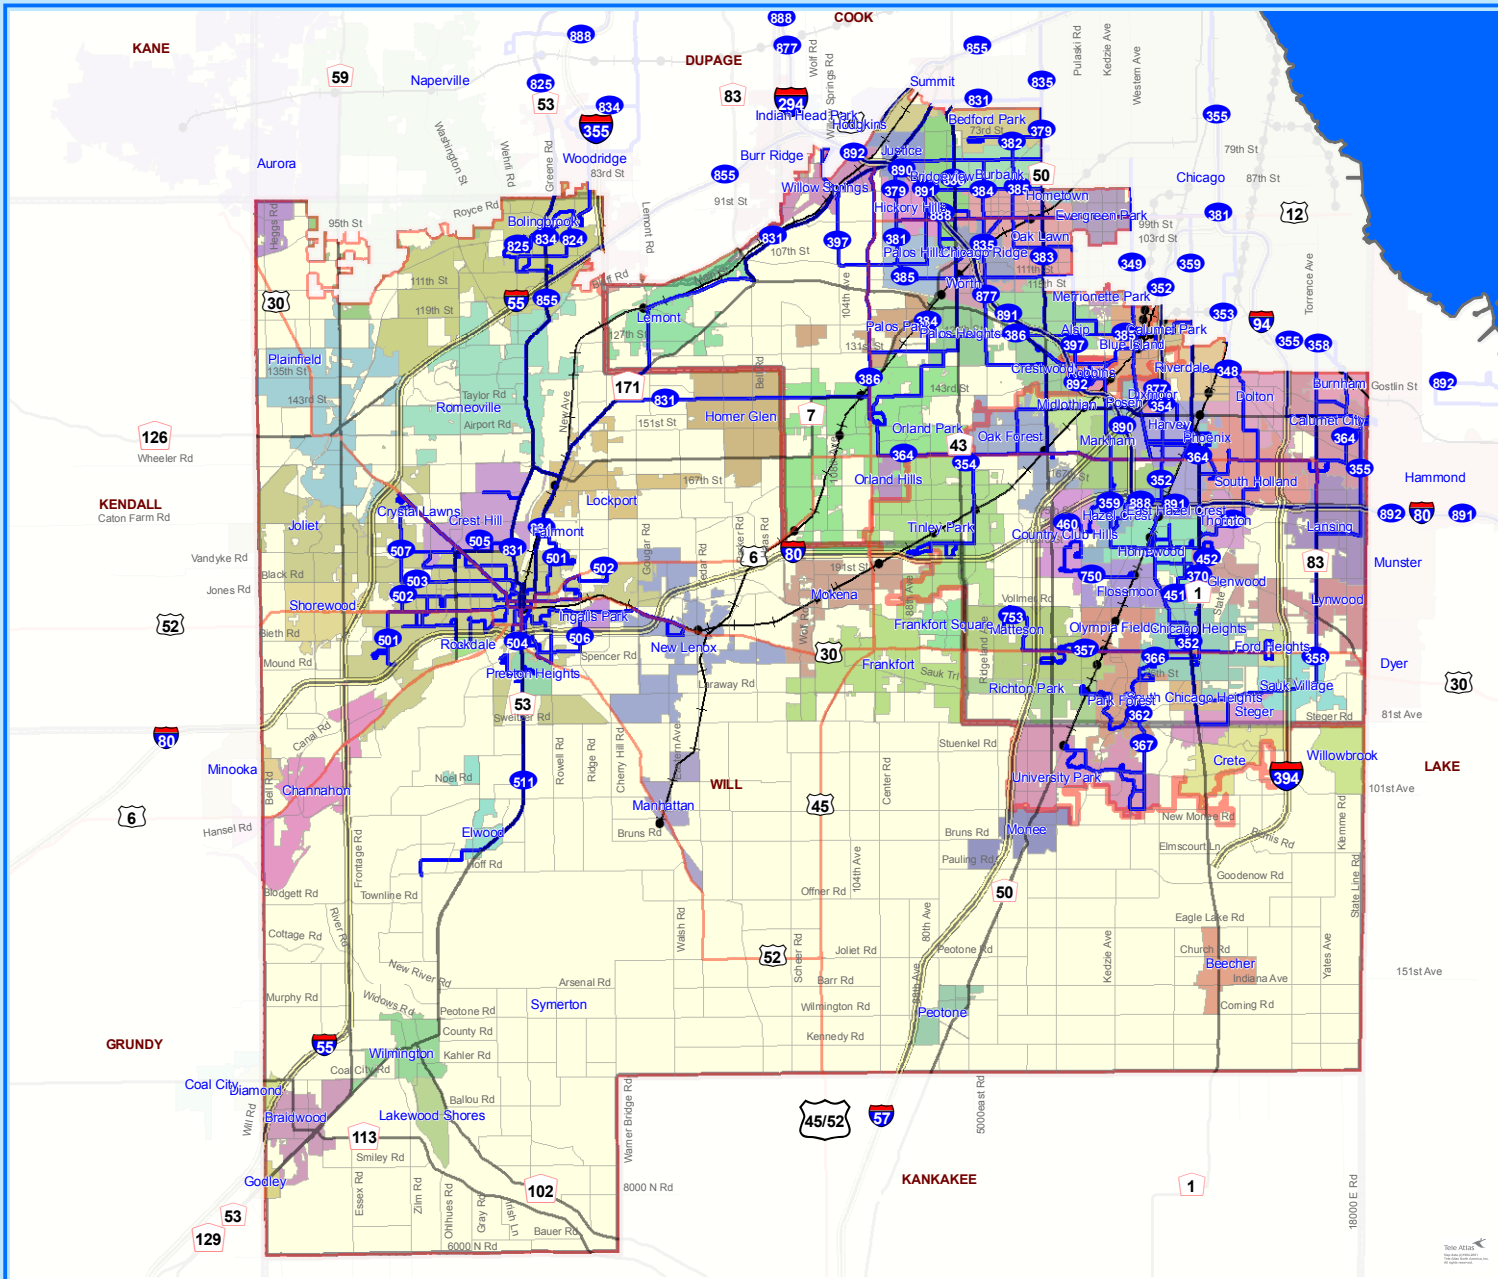

Pace South Cook County - Will County Service Restructuring Initiative Project Area

- ### Legend
- Pace Routes
 - Interstate
 - U.S. Highway
 - State Highway
 - Metra Rail
 - Metra Sta.
 - Council of Mayors Boundary
 - County Boundary
 - City Boundary