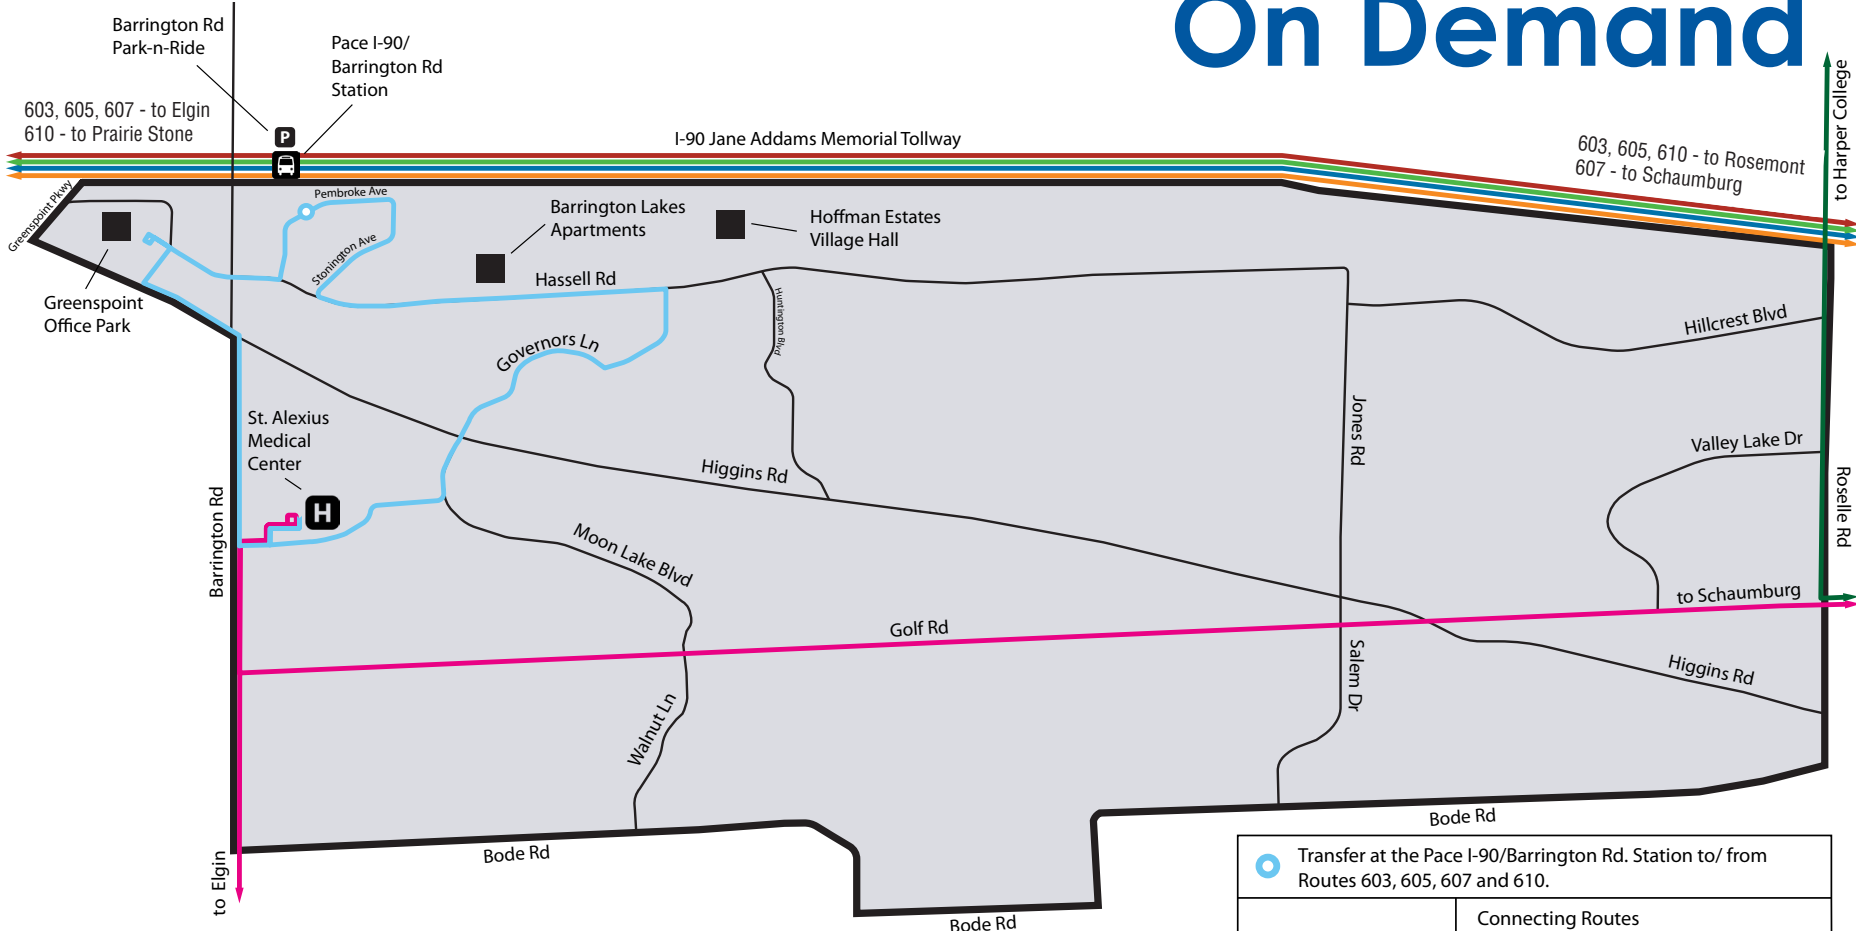

Hoffman Estates On Demand

 Transfer at the Pace I-90/Barrington Rd. Station to/ from Routes 603, 605, 607 and 610.
<p>Dark black line indicates On-Demand service area borders. Locations on both sides of all border roads except I-90 Jane Addams Memorial Tollway are served.</p> <p>Connecting Routes</p> <p>554  607 </p> <p>603  610 </p> <p>605  696 </p>
<p>612* </p> <p>* Provides weekday peak-only service between 6:05 am - 8:55 am and 3:00 pm - 6:20 pm. See timetable for more details.</p>

(224) 323-2998

Hours of Operation

Weekdays: 9:00 am to 3:00 pm

Timed Stops at Pace I-90 Barrington Rd. Station (on Pembroke Ave.)

9:00 am

10:00 am

11:00 am

12:00 pm

Effective August 13, 2018

Hoffman Estates On Demand

An Affordable Ride is Right Outside Your Front Door.

For only **\$2.00** per one-way trip, the Hoffman Estates On Demand offers reservation-based, midday, curb-to-curb, public transportation service for general public commuters traveling anywhere within the designated service area bounded by Roselle Rd, Bode Rd, Barrington Rd, Higgins Rd, Greenspoint Parkway and I-90 Jane Addams Memorial Tollway.

The Hoffman Estates On Demand is open to general public and is wheelchair accessible. Trips are scheduled on a first come, first served basis. Pace On Demand accepts cash and Ventra. Transfers to/from Pace fixed route buses cost \$0.30 on the Hoffman Estates On Demand when using a Ventra card. Reduced fares are available for eligible customers. The fare for customers who pay cash is \$2.25, and no discounted transfer is offered to cash payers.