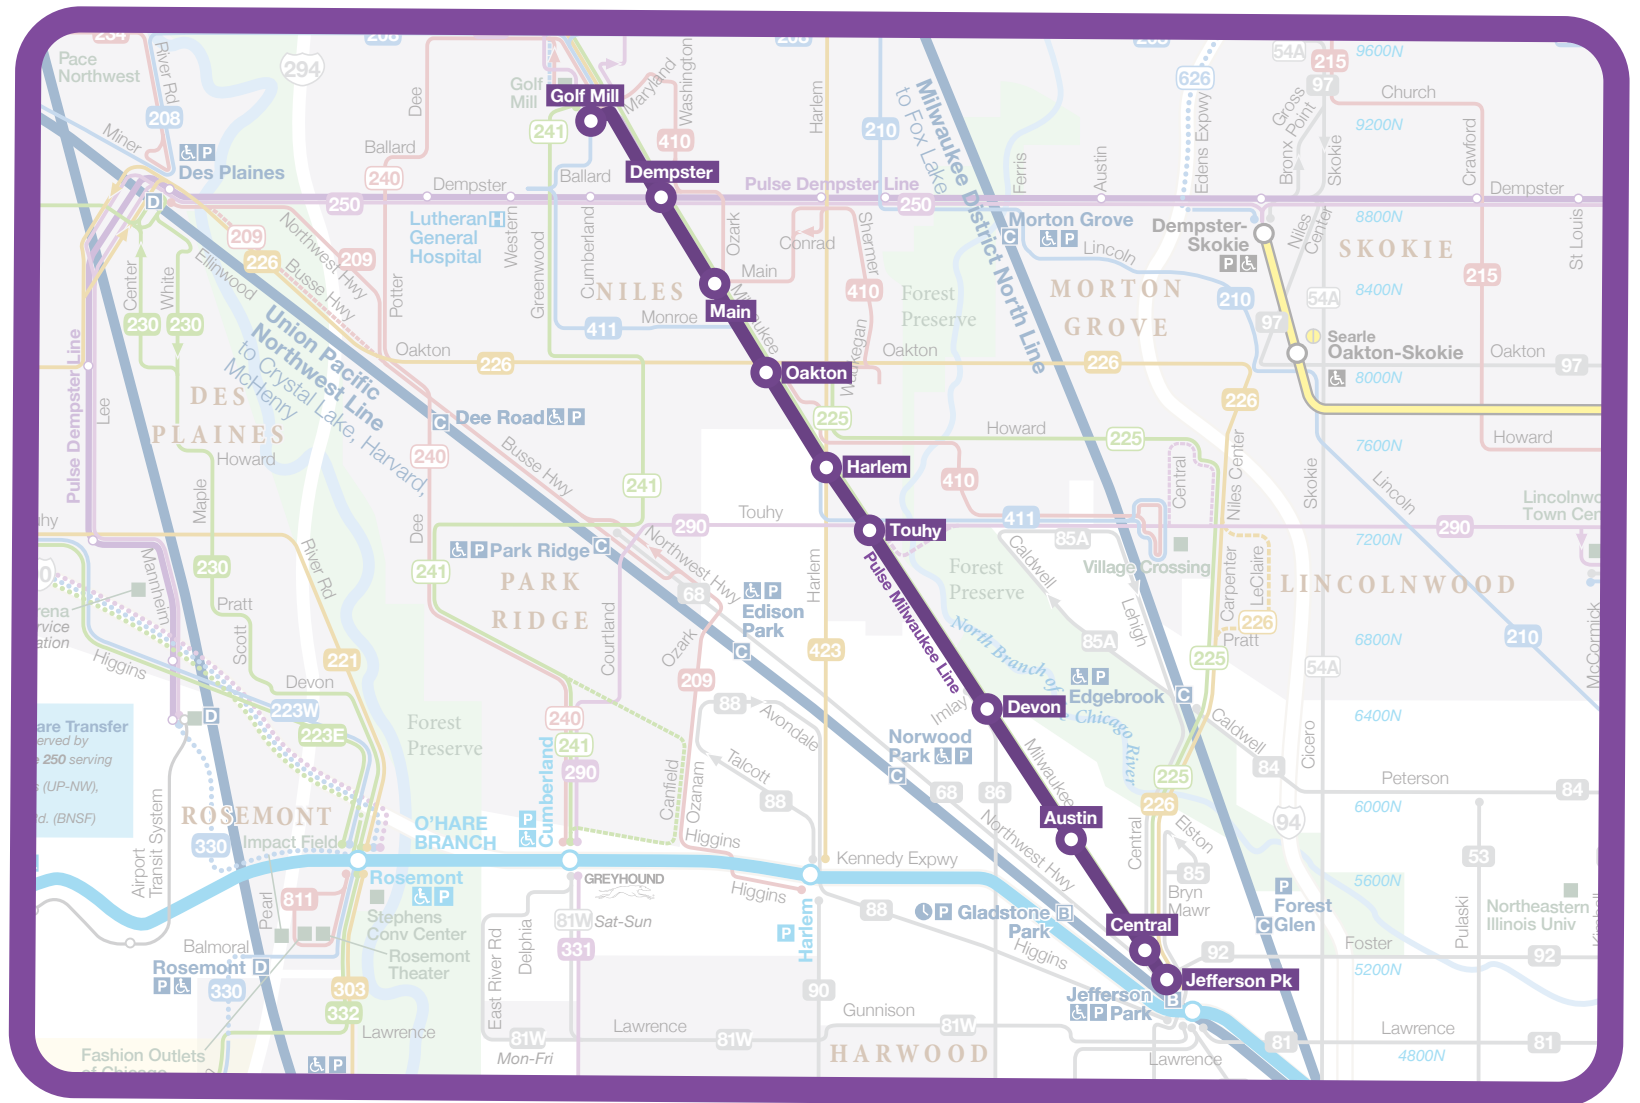

#### CTA Buses

- Bus route
- Part-time service
- Certain trips only
- Night Owl service only
- Non-stop service
- Limited stops along bus route
- Route terminal
- Loop Link transitway

#### Pace Buses

- Bus route
- Part-time service
- Certain trips only
- Non-stop express service
- Non-stop express, part-time service
- Limited stops along bus route
- Route terminal
- Pulse Line

#### Metra Commuter Rail

- Rail line and station
- Peak period station only
- South Shore Line
- Fully accessible station
- Partially accessible station

#### Other Map Symbols

- Point of interest
- Park & Ride lot
- Chicago street numbers See note below
- Interstate highway
- Amtrak line and station 800-USA-RAIL amtrak.com
- Greyhound Bus Station 800-231-2222