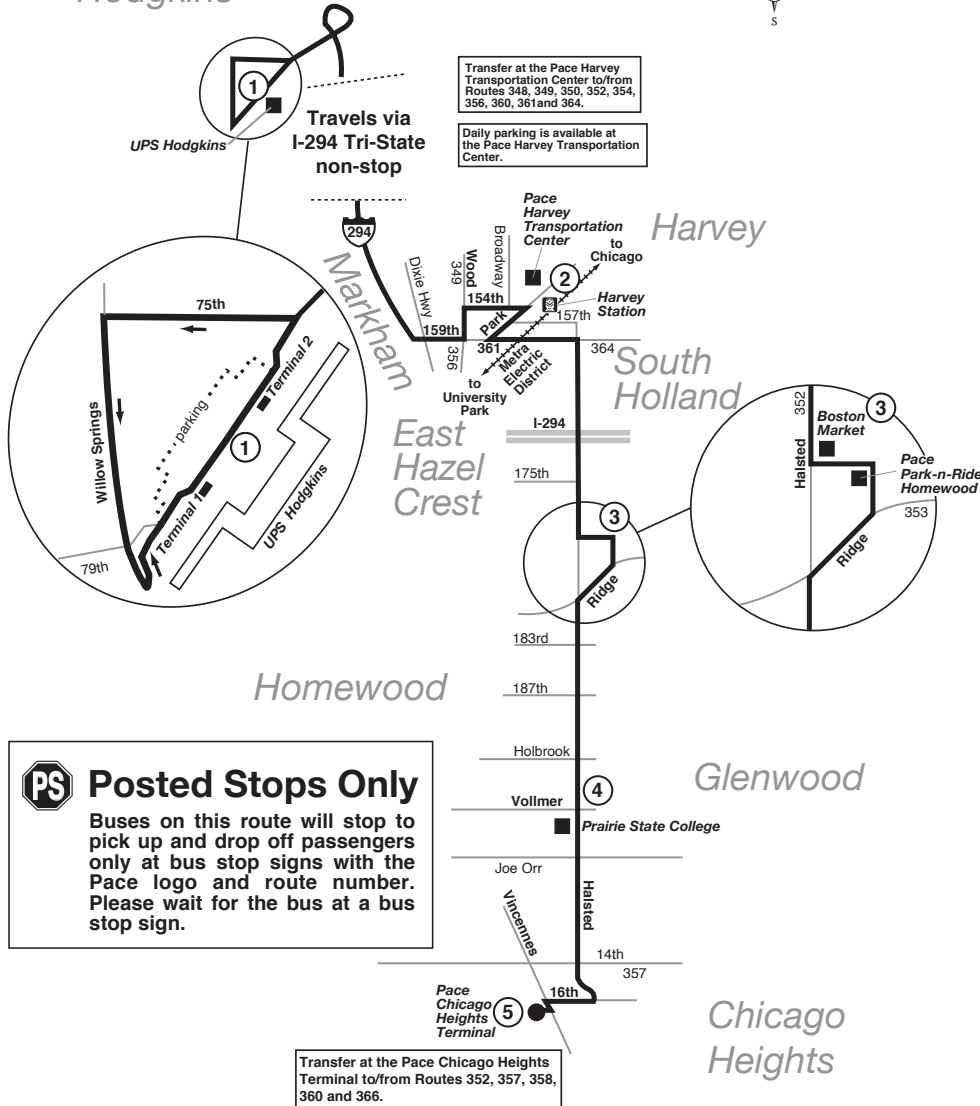

Route 890

Effective Date
March 6, 2023

Hodgkins