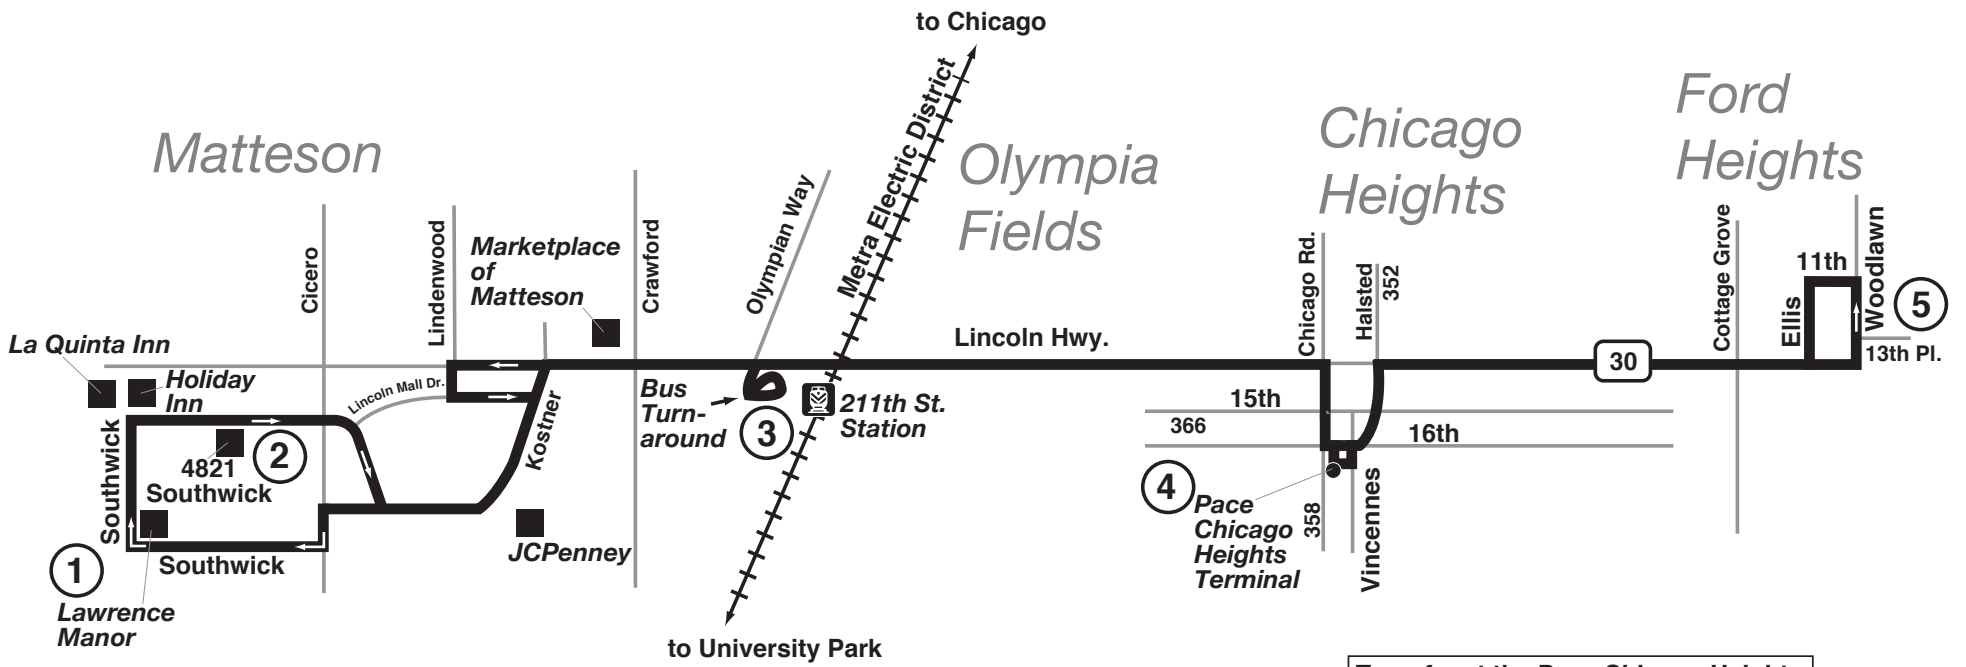

Route 357 Effective Date November 10, 2022

Transfer at the Pace Chicago Heights Terminal to/from Routes 352, 358, 360, 366 and 890.

PS Posted Stops Only
 Buses on this route will stop to pick up and drop off passengers only at bus stop signs with the Pace logo and route number. Please wait for the bus at a bus stop sign.

-101421rev-011923rev

PaceBus.com

REGULAR FARE ROUTE
 Use your Ventra® Card or exact fare in cash.
 Driver Has No Change

Customers may use a Ventra Card, contactless bankcard, Ventra Ticket, Ride Free or Reduced Fare permit, or cash to pay fares on Pace fixed route services. Reduced fares are available for children (ages 7-11) and high school, junior high and grammar school students (ages 12-20) presenting a valid Ventra Student Riding Permit or valid school I.D. between 5:30am and 8:30pm on school days. Seniors 65 and older, people with disabilities and individuals with a valid Medicare card qualify for reduced fares. A valid RTA Reduced Fare Permit must be presented when using cash to pay a reduced fare. Eligible seniors and people with disabilities may ride fixed route services for free through the RTA Ride Free Program. Please contact the RTA at (312) 913-3110 for more information on free and reduced fares. Free rides are offered to children under 7 (max two children per fare paying adult), law enforcement officers and firefighters in full uniform or presenting a badge, and active duty military personnel in uniform. See the Pace Fare Guide for current fares, passes, restrictions and additional information. Visit ventrachicago.com or call 877-NOW-VENTRA to purchase and load value and passes onto your Ventra Card.

357 Lincoln Highway

All Pace service is wheelchair accessible.

PS Posted Stops Only
 Buses on this route will stop to pick up and drop off passengers only at bus stop signs with the Pace logo and route number. Please wait for the bus at a bus stop sign.