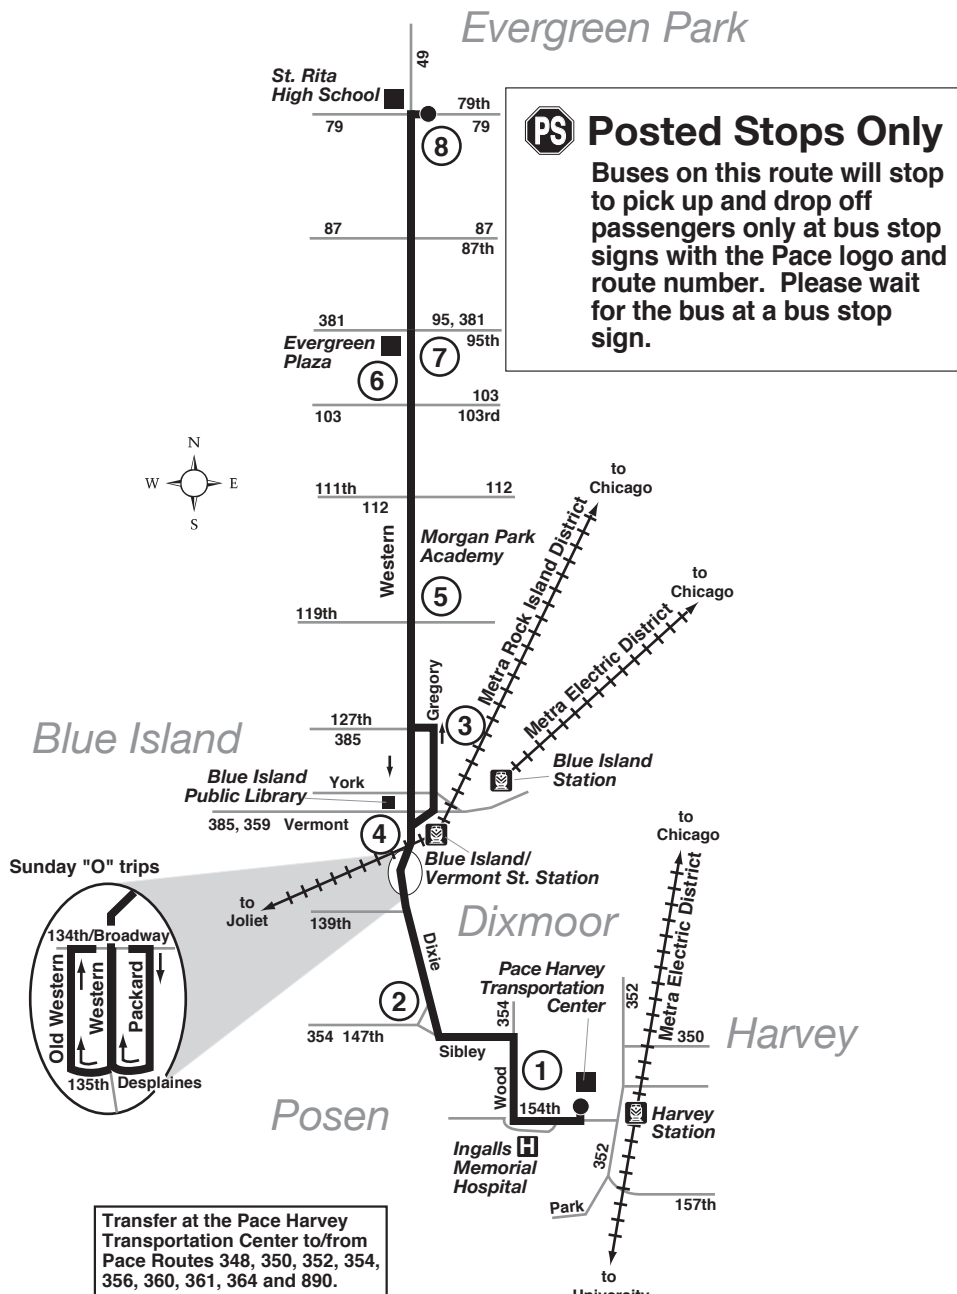

PS - Posted Stops Only. Buses will stop at Posted Stops Only along the entire route.

o - Trip operates to/from 135th/Old Western.

Sunday service will operate on New Year's Day, Memorial Day, Fourth of July, Labor Day, Thanksgiving Day and Christmas Day.

Route 349

Effective Date
November 10, 2022

REGULAR FARE ROUTE

Use your Ventra® Card or exact fare in cash.
Driver Has No Change

TRAVEL INFORMATION

For travel information:
RTA Travel Information Center
(312) 836-7000

For other information:
Pace Customer Relations
(847) 364-PACE (7223)

CARRIER INFORMATION

OPERATED BY: Pace South
For lost and found call (708) 331-0051

ADDITIONAL INFORMATION

The schedules, fares and other information in this timetable are subject to change. Pace does not assume responsibility for errors in timetables, nor for inconvenience or damage resulting from delayed trains or buses or failure to make connections.

PS **Posted Stops Only**
Buses on this route will stop to pick up and drop off passengers only at bus stop signs with the Pace logo and route number. Please wait for the bus at a bus stop sign.