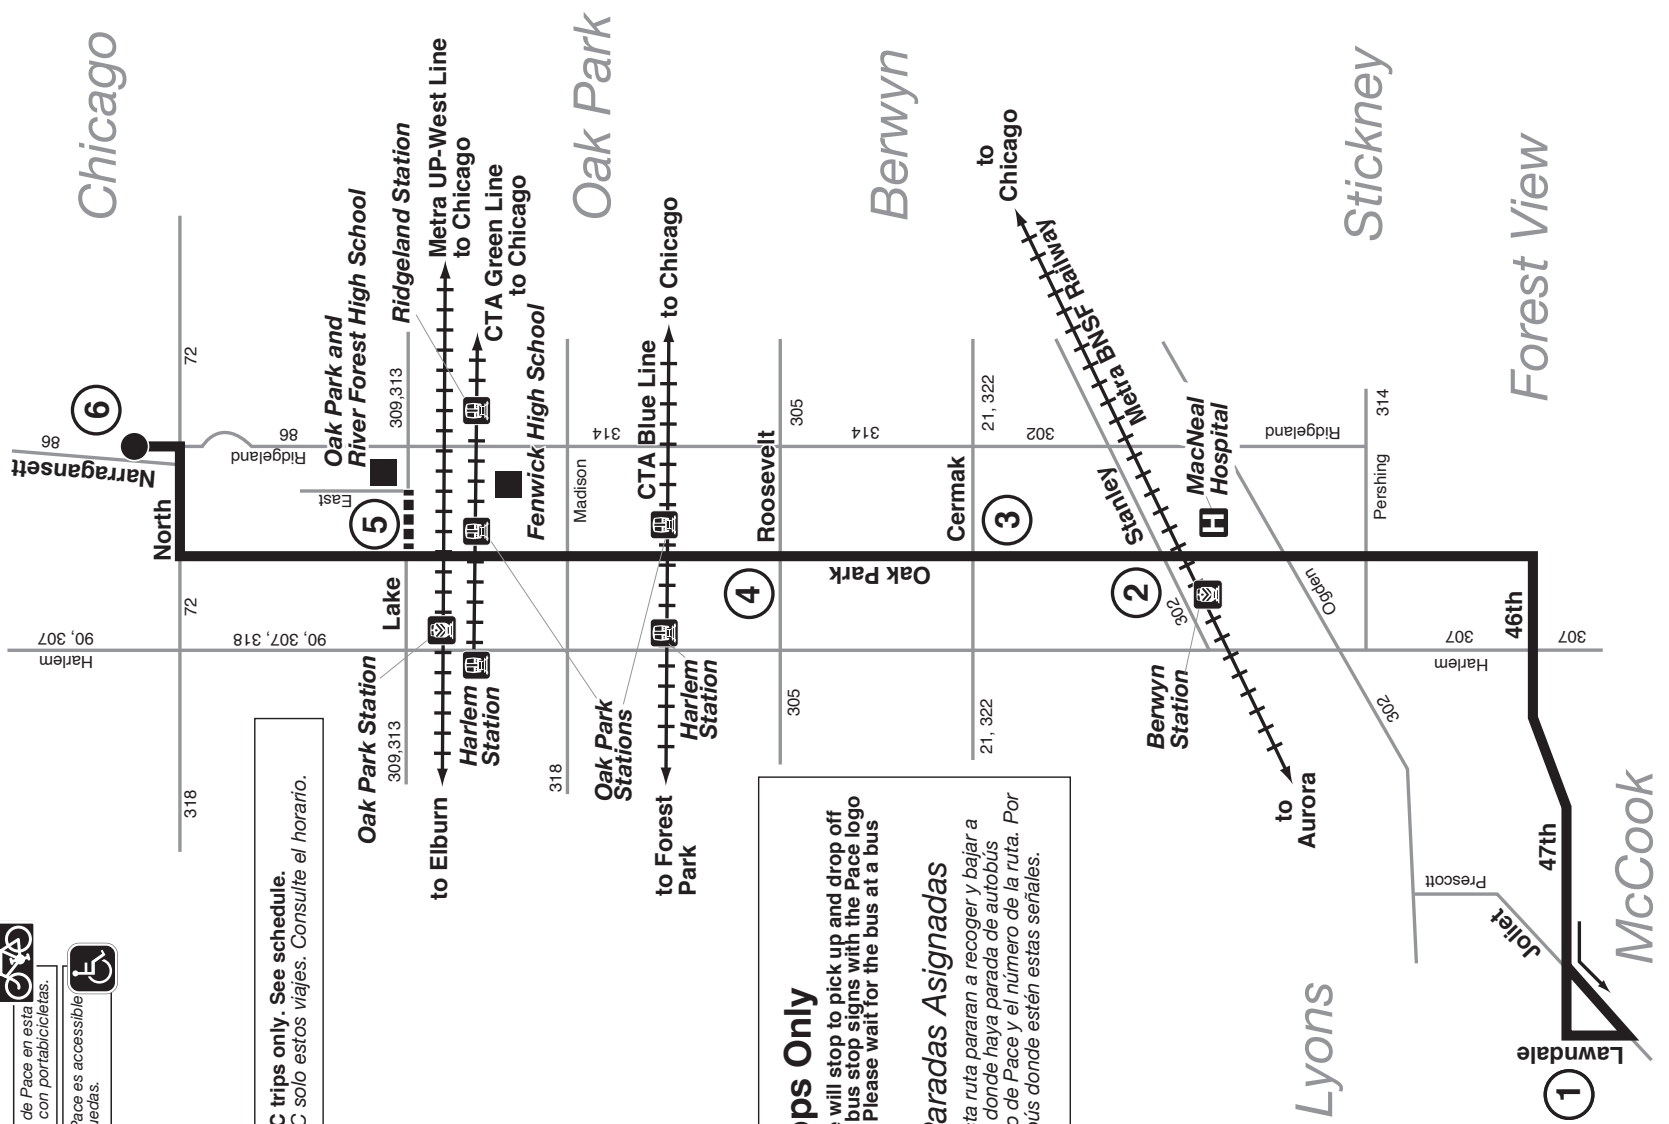

**PS Posted Stops Only**  
Buses on this route will stop to pick up and drop off passengers only at bus stop signs with the Pace logo and route number. Please wait for the bus at a bus stop sign.

**Solamente Paradas Asignadas**  
Los Autobuses en esta ruta pararán a recoger y bajar a pasajeros solamente donde haya parada de autobús señaladas con el logo de Pace y el número de la ruta. Por favor espere al autobús donde estén estas señales.

- MacNeal Hospital
- Metra BNSF Railway Berwyn Station
- CTA Blue Line Oak Park Station
- CTA Green Line Oak Park Station

**Daily Service**  
Servicio Diario

**November 10, 2022**  
10 de Noviembre de 2022

# ROUTE 311 OAK PARK AVENUE

**PS** Posted Stops Only. Buses will stop at Posted Stops Only along the entire route.

Sunday service will operate on New Year's Day, Memorial Day, Independence Day, Labor Day, Thanksgiving Day and Christmas Day.