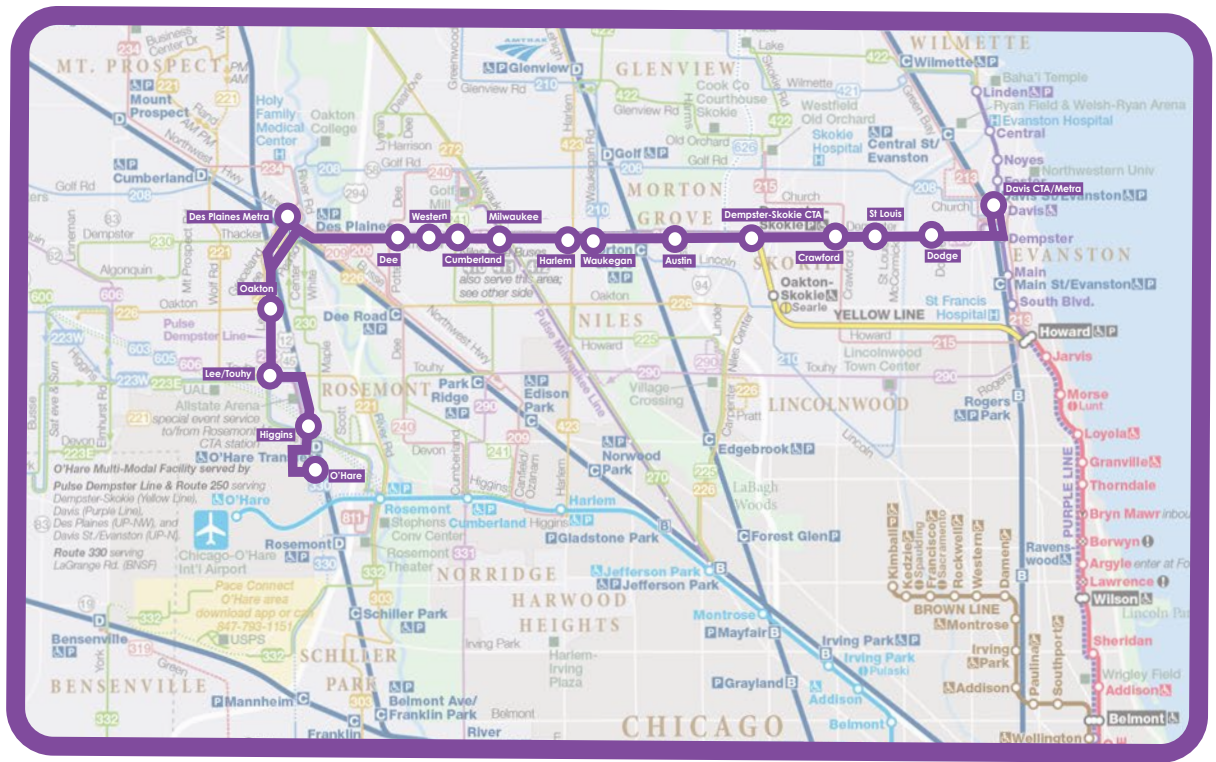

#### CTA Buses

- Bus route**
- Part-time service**
- Certain trips only**
- Night Owl service only**
- Non-stop service**
- Limited stops along bus route**
- Route terminal**
- Loop Link transitway**

#### Pace Buses

- Bus route**
- Part-time service**
- Certain trips only**
- Non-stop express service**
- Non-stop express, part-time service**
- Limited stops along bus route**
- Route terminal**
- Pulse Line**

#### Metra Commuter Rail

- Rail line and station**
- Peak period station only**
- South Shore Line**
- Fully accessible station**
- Partially accessible station**

### Pulse Dempster Line

Pace's second Pulse line operates on Dempster Street between Evanston and O'Hare International Airport. Connections to other Pace and CTA bus routes, the CTA Yellow and Purple lines, as well as to Metra's Union Pacific North, Northwest, and North Central Service rail lines will provide passengers with a variety of local and regional travel options.