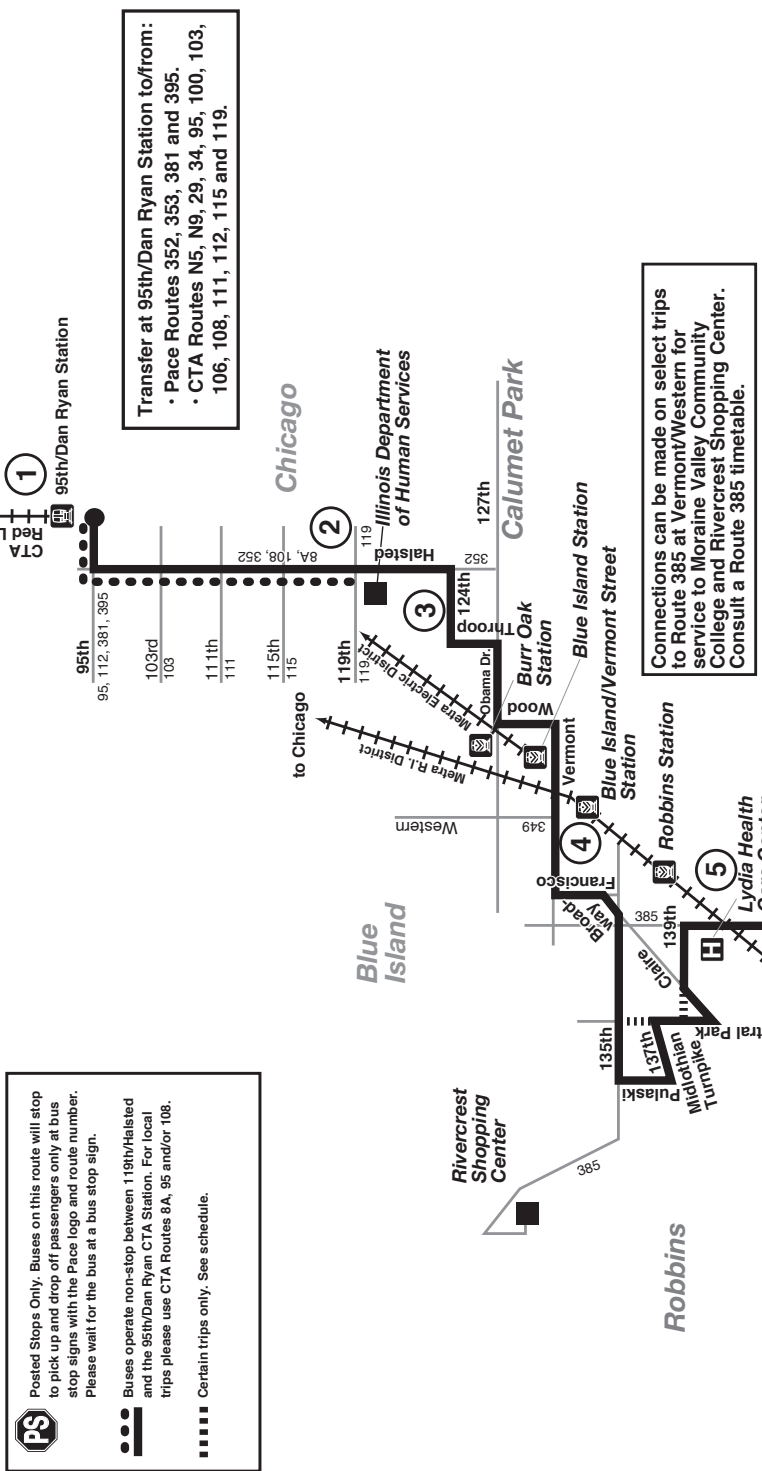

Route 359

PS Posted Stops Only. Buses on this route will stop to pick up and drop off passengers only at bus stop signs with the Pace logo and route number. Please wait for the bus at a bus stop sign.

Buses operate non-stop between 119th/Halsted and the 95th/Dan Ryan CTA Station. For local trips please use CTA Routes 8A, 95 and/or 108.

..... Certain trips only. See schedule.

SUNDAY NORTHBOUND

	8	7	6	5	4	3	2	1
	STONEBRIDGE/ KEDZIE	159TH/ KEDZIE	147TH/ KEDZIE	139TH/ KEDZIE #	VERMONT/ WESTERN	124TH/ THROOP	119TH/ HALSTED *	95TH/ DAN RYAN
9:10AM		9:17AM	9:21AM	9:24AM	9:33AM	9:43AM	9:48AM	10:02AM
10:10		10:17	10:21	10:24	10:33	10:43	10:48	11:02
11:11		11:19	11:23	11:25	11:35	11:45	11:50	12:05PM
12:12PM		12:20PM	12:24PM	12:26PM	12:36PM	12:46PM	12:51PM	1:06
1:12		1:20	1:24	1:26	1:36	1:46	1:51	2:06
2:16		2:24	2:28	2:30	2:40	2:50	2:55	3:10
3:32		3:40	3:44	3:46	3:56	4:06	4:11	4:26
4:32		4:39	4:43	4:46	4:55	5:05	5:10	5:25
5:34		5:41	5:45	5:48	5:57	6:07	6:12	6:27
6:34		6:41	6:45	6:48	6:57	7:07	7:12	7:27
7:34		7:41	7:45	7:48	7:57	8:07	8:12	8:27
8:34		8:41	8:45	8:48	8:57	9:07	9:12	9:27
9:34		9:41	9:45	9:48	9:57	10:07	10:12	10:27
11:34		11:40	11:44	11:46	11:54	12:02AM	12:08AM	12:22AM

PS - Buses will stop at Posted Stops Only along the entire route.

* - Buses operate non-stop between CTA Red Line 95th/Dan Ryan Station and 119th/Halsted. For local trips please use CTA Routes 8A, 95 and/or 108.